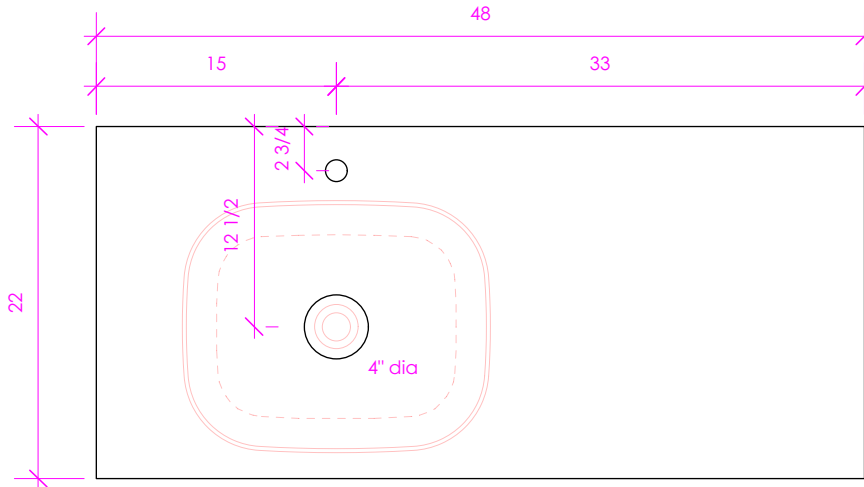

6630 WEST WRIGHTWOOD
CHICAGO, IL 60707

PH: 773-637-9600
FAX: 773-637-9601

LACAVA.COM
INFO@LACAVA.COM

LACAVA

NAVI VS

NAV-VS-48LT

FEATURES:

- EASED EDGES
- USED WITH VESSEL SINK (SOLD SEPARATELY)
- SHOWN WITH N33 SINK
- PROUDLY HANDMADE IN THE USA