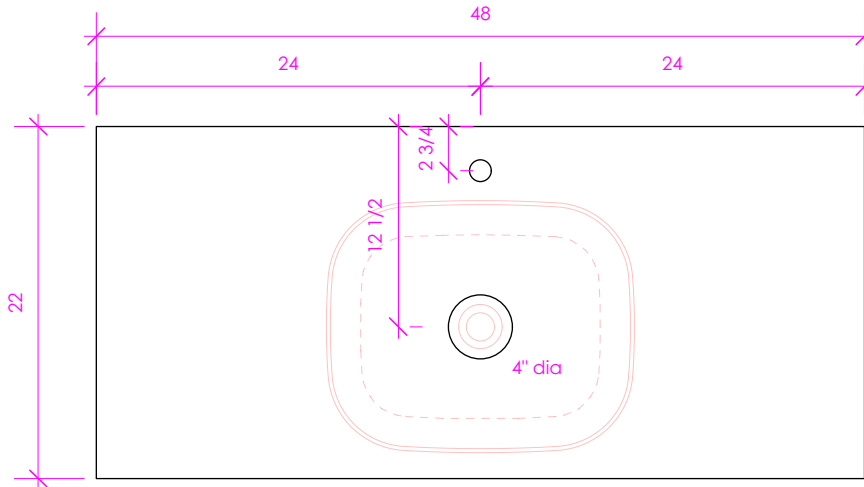

LACAVA

NAVI VS

NAV-VS-48T

FEATURES:

- EASED EDGES
- USED WITH VESSEL SINK (SOLD SEPARATELY)
- SHOWN WITH N33 SINK
- PROUDLY HANDMADE IN THE USA

FINISHES:

WOOD:

STANDARD: