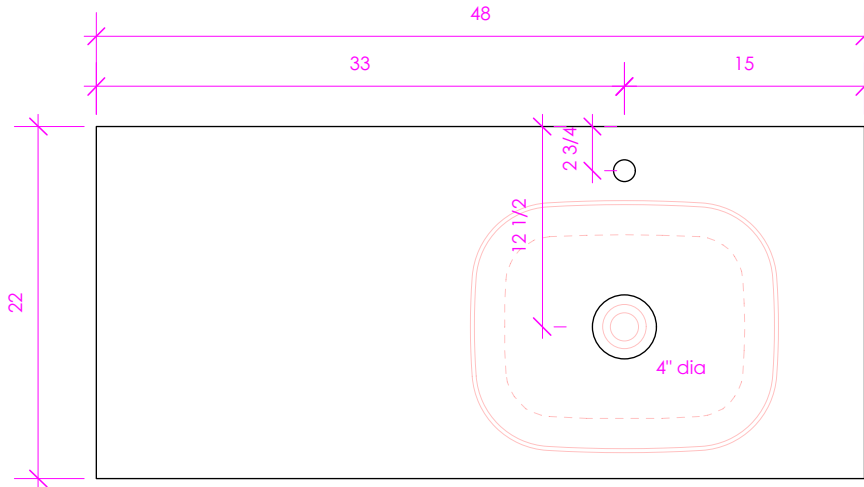

6630 WEST WRIGHTWOOD
CHICAGO, IL 60707

PH: 773-637-9600
FAX: 773-637-9601

LACAVA.COM
INFO@LACAVA.COM

LACAVA

NAVI VS

NAV-VS-48RT

FEATURES:

- EASED EDGES
- USED WITH VESSEL SINK (SOLD SEPARATELY)
- SHOWN WITH N33 SINK
- PROUDLY HANDMADE IN THE USA