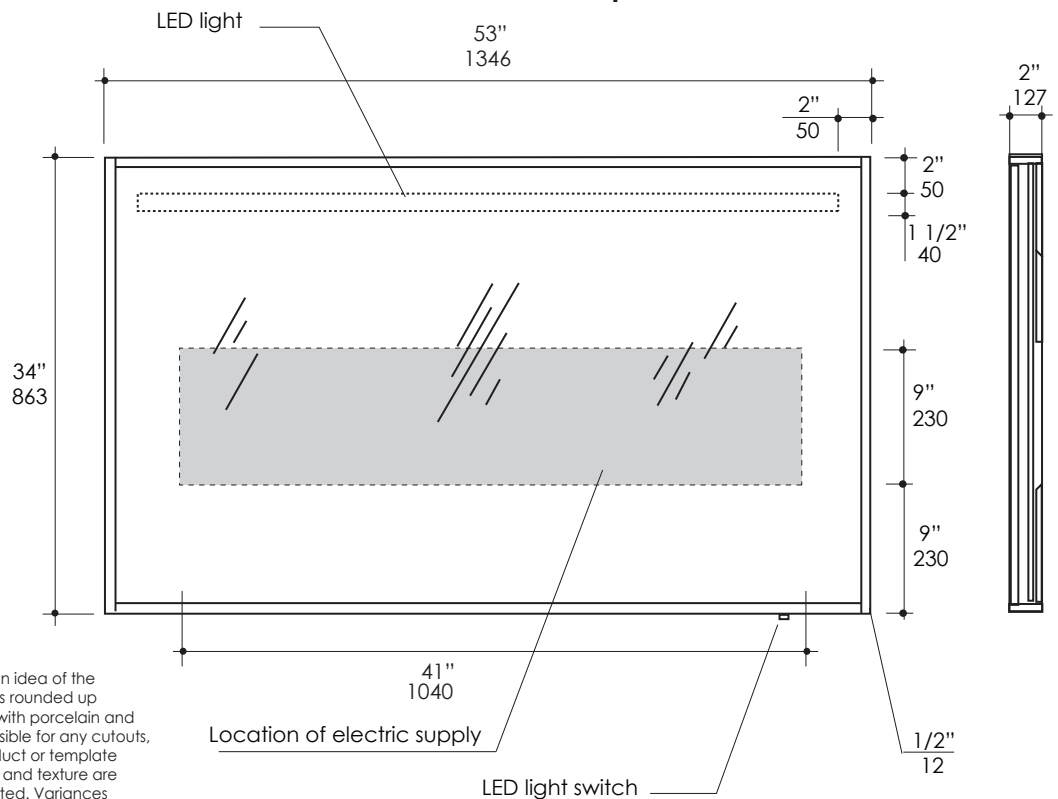

LINEA Mirror Item # M085

Features:

- Wall-mount mirror with wooden or metal frame
- LED accent light behind frosted glass section along the top edge
- Light is plug in on recessed outlet or can be hardwired - see manufacturer's details
- Button light switch included, installed on the right along the bottom edge, other location can be specified at the time of order
- Handmade in USA
- Manufactured with low VOC finishes and wood from renewable forests
- Freight class 4 based on the Lacava Freight Program

Product Specifications:

Notes:

Drawings provided herein are meant to give the user an idea of the product and are not made to scale. The size in inches is rounded up to the nearest 1/16". Slight variances can often occur with porcelain and woodwork. Therefore, LACAVA will not be held responsible for any cutouts, countertops, or furniture made without the actual product or template from LACAVA. Differences in color, grain, appearance and texture are inherent in all natural woodwork, and should be expected. Variances in these qualities are not deemed manufacturing defects, and will not be accepted as valid reasons to return or exchange any LACAVA woodwork. Plumbing specifications are only a guideline and may need to be altered based on the application.