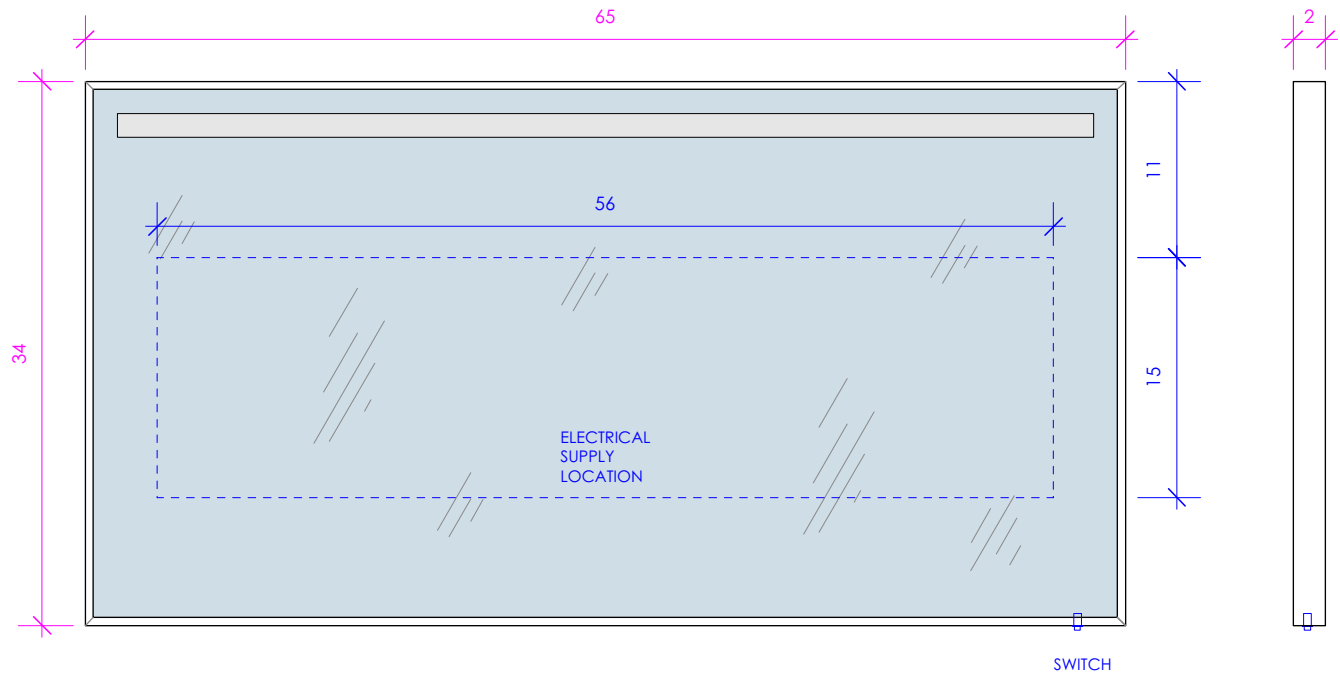

LACAVA

MIRROR

M08-65

FEATURES:

- WALL HUNG MIRROR
- LED ACCENT LIGHTING STRIP WITH SWITCH
- ACCENT STRIP DOES NOT SUBSTITUTE FOR TASK LIGHTING
- LEDS CAN BE USED WITH RECESSED PLUG-IN OUTLET OR HARDWIRED
- PROUDLY HANDMADE IN THE USA
- MANUFACTURED WITH LOW VOC FINISHES AND WOOD FROM RENEWABLE FORESTS