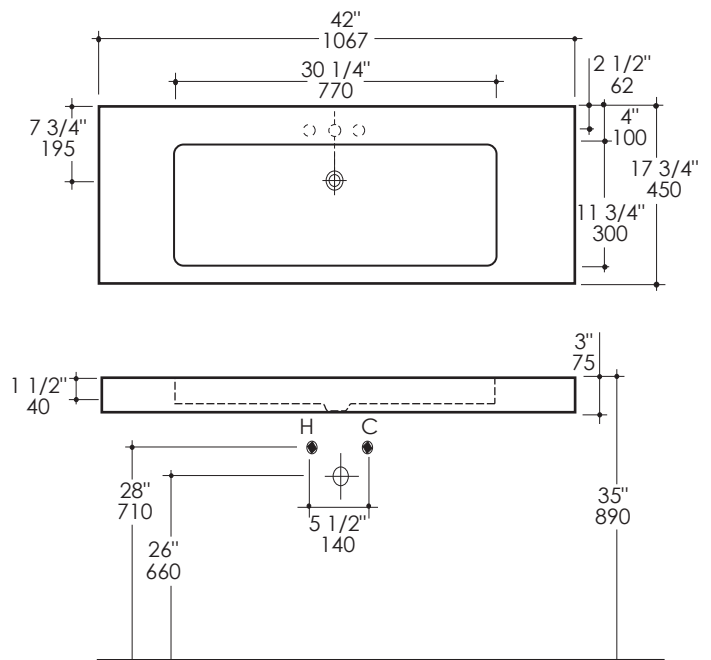

LIBERA Lavatory Item #5303

Features:

- Stone lavatory without overflow
- Vessel installation
- Faucet holes diameter is 1 3/8"
- Requires oversized European drain (i.e. item #7100-13)
- Current cut-out template can be requested
- Can be installed to meet ADA compliance

Recommended Accessories:

- Item #5303L: Free-standing stainless steel structure with towel bar
- It must be attached to a wall

Finish Options:

- WH - Bianco
- NM - Marquina

Faucet Hole Options:

- 00 - None
- 01 - One
- 02 - Two - center and right
- 03 - Three in 8" spread

Product Specifications:

Notes:

Drawings provided herein are meant to give the user an idea of the product and are not made to scale. The size in inches is rounded up to the nearest 1/16". Slight variances can often occur with porcelain and woodwork. Therefore, LACAVA will not be held responsible for any cutouts, countertops, or furniture made without the actual product or template from LACAVA. Differences in color, grain, appearance and texture are inherent in all natural woodwork, and should be expected. Variances in these qualities are not deemed manufacturing defects, and will not be accepted as valid reasons to return or exchange any LACAVA woodwork. Plumbing specifications are only a guideline and may need to be altered based on the application.