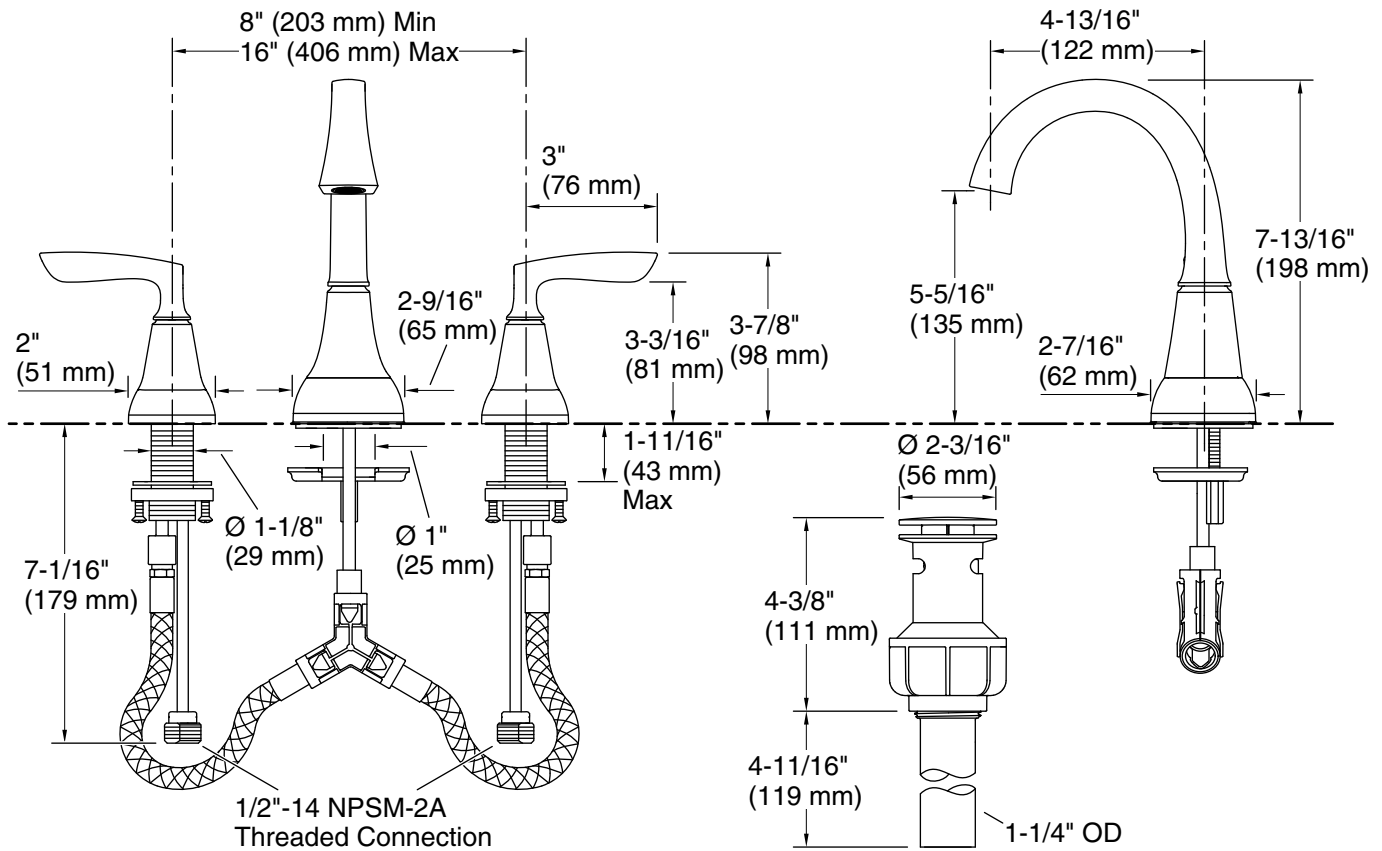

Features

- Two-handle widespread faucet for 8" - 16" (203 - 406 mm) centers
- Two lever handles offer separate control of hot and cold water
- KOHLER ceramic disc valves exceed industry longevity standards for a lifetime of durable performance
- 1.2 gpm (4.5 lpm) maximum flow rate
- Coordinates with other products in the Kallan™ collection
- Box includes: Assembled faucet, handles, supply lines, clicker drain, mounting hardware, installation instructions

K-23726 Drain treatment
K-23723 Faucet cleaner

Included Components

Additional Components:
Supply Lines (Qty 2)

ADA CSA B651 OBC

Codes/Standards

ASME A112.18.1/CSA B125.1
NSF/ANSI/CAN 61
NSF/ANSI/CAN 372
All applicable US Federal and State material regulations
DOE - Energy Policy Act 1992
EPA WaterSense®
California Energy Commission (CEC)
ADA
ICC/ANSI A117.1
CSA B651
OBC

Technical Information

All product dimensions are nominal.

Faucet:

Flow rate: 1.2 gal/min (4.5 l/min)

Pressure: 60 psi (4.1 bar)

Drain included: Yes

Spout:

Spout reach: 4-13/16" (122 mm)