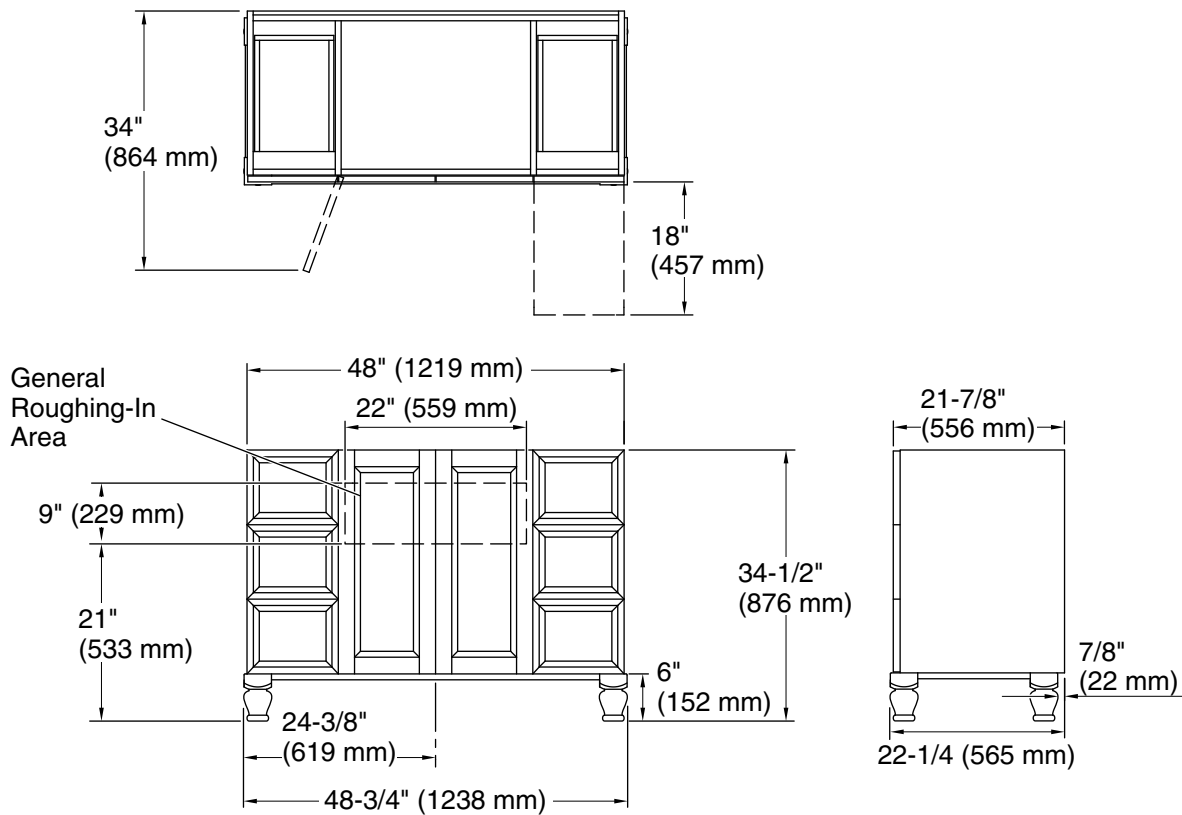

Technical Information

All product dimensions are nominal.

Notes

Install this product according to the installation instructions.