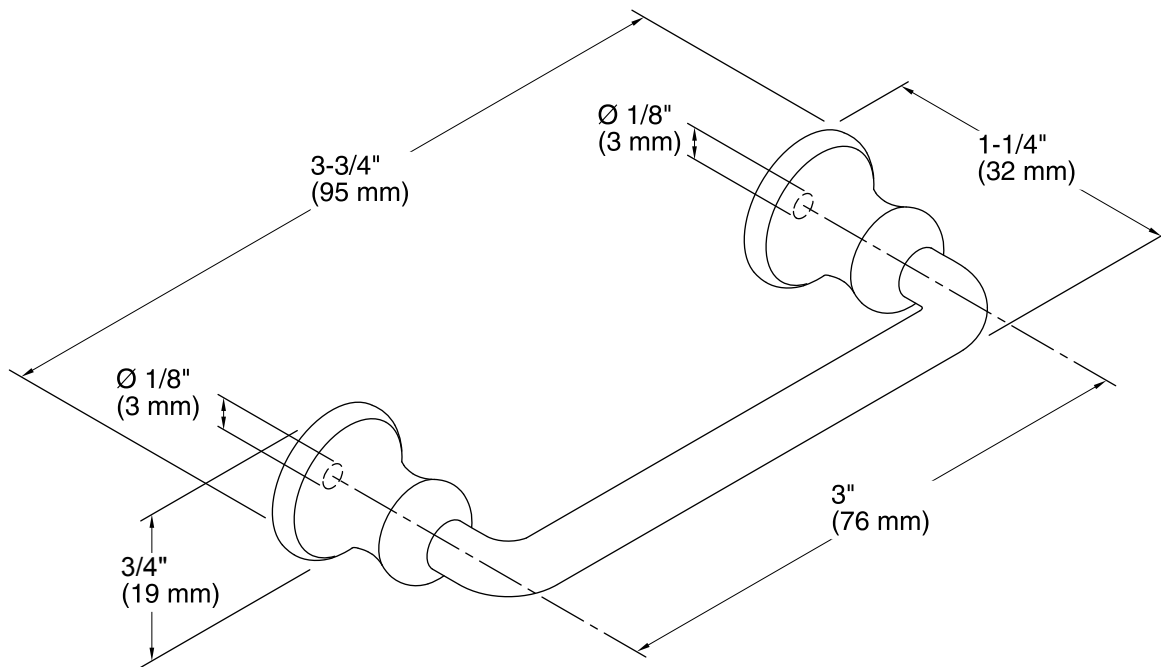

Features

- Premium metal construction for durability.
- Available in Chrome, Brushed, and Black finishes.
- Designed to complement the traditional style of Damask vanities.

Codes/Standards

None Applicable

Technical Information

All product dimensions are nominal.

Material: Metal