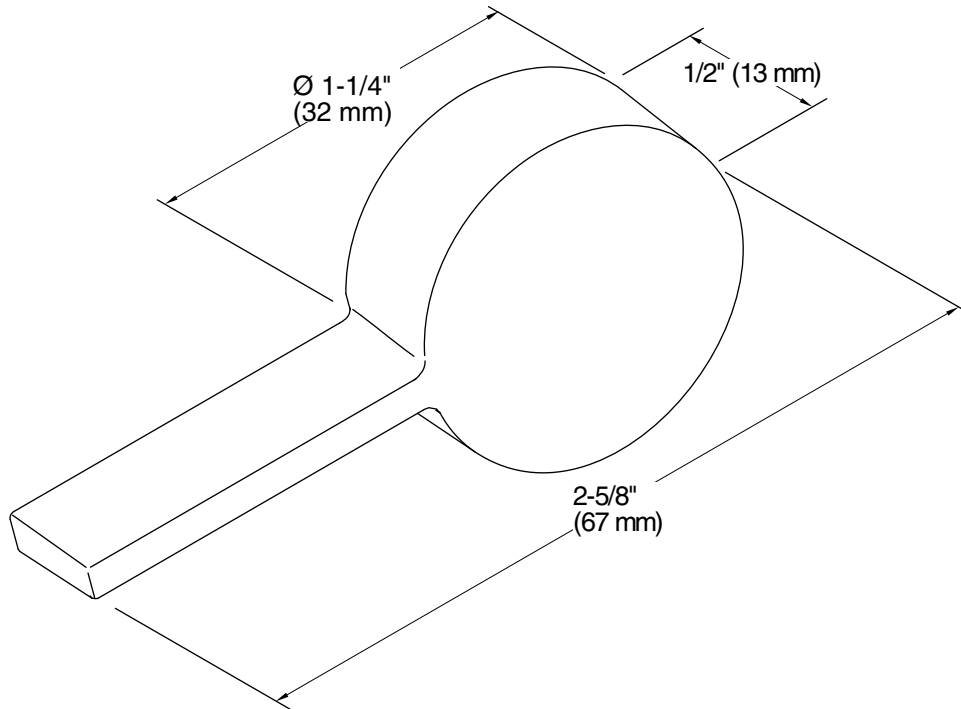

### Features

- Left-hand trip lever
- For use with K-11452 and K-11453 Kelston Comfort Height® two-piece toilets
- Coordinates with other products in the Kelston collection

### Technical Information

All product dimensions are nominal.

Material: Brass