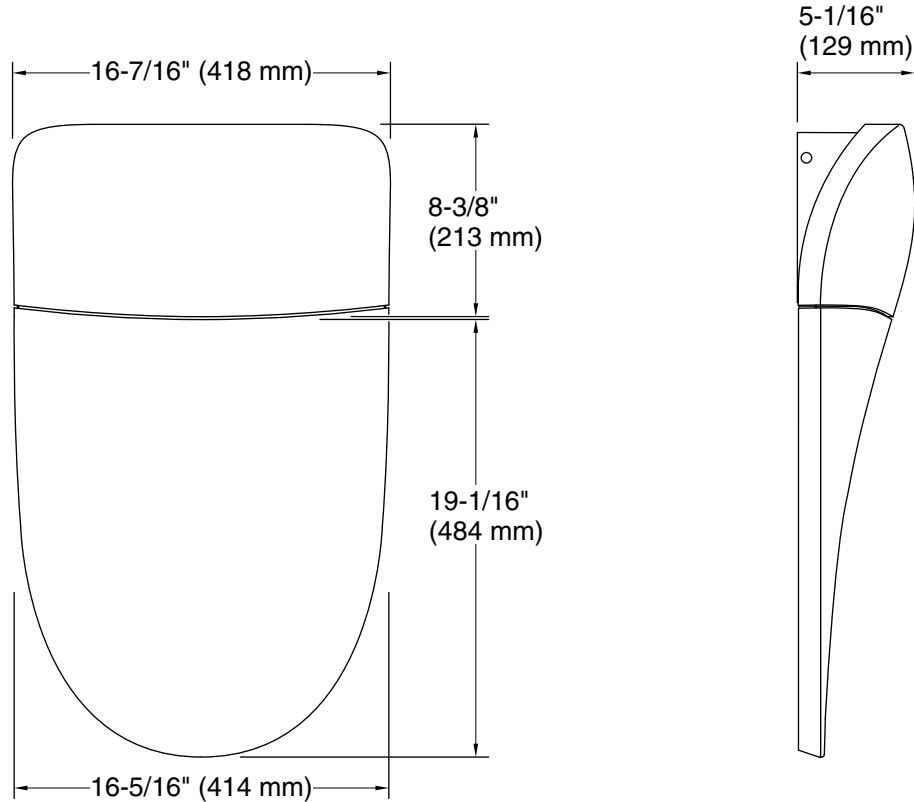

See website for detailed warranty information.

Available Colors/Finishes

Color tiles intended for reference only.

Color	Code	Description
	RGD	Vibrant Rose Gold
	SG	

Technical Information

All product dimensions are nominal.

Material: Plastic

Notes

Install this product according to the installation instructions.