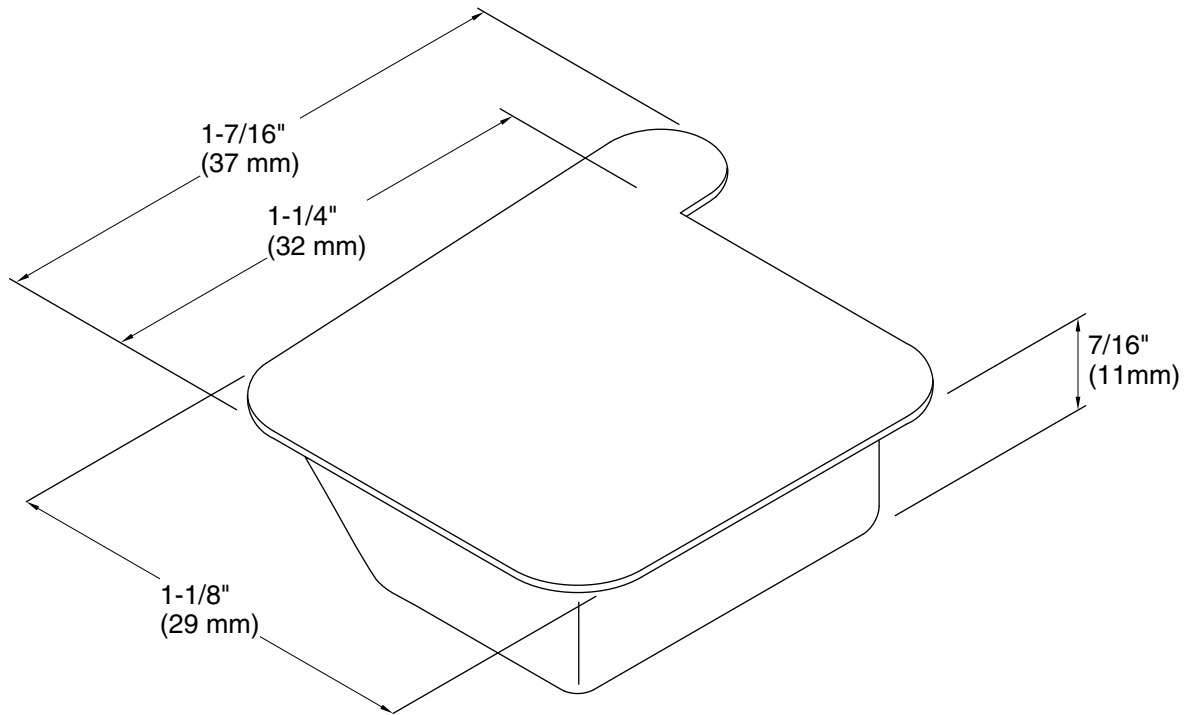

Technical Information

All product dimensions are nominal.

Material: Plastic

Notes

Install this product according to the installation instructions.