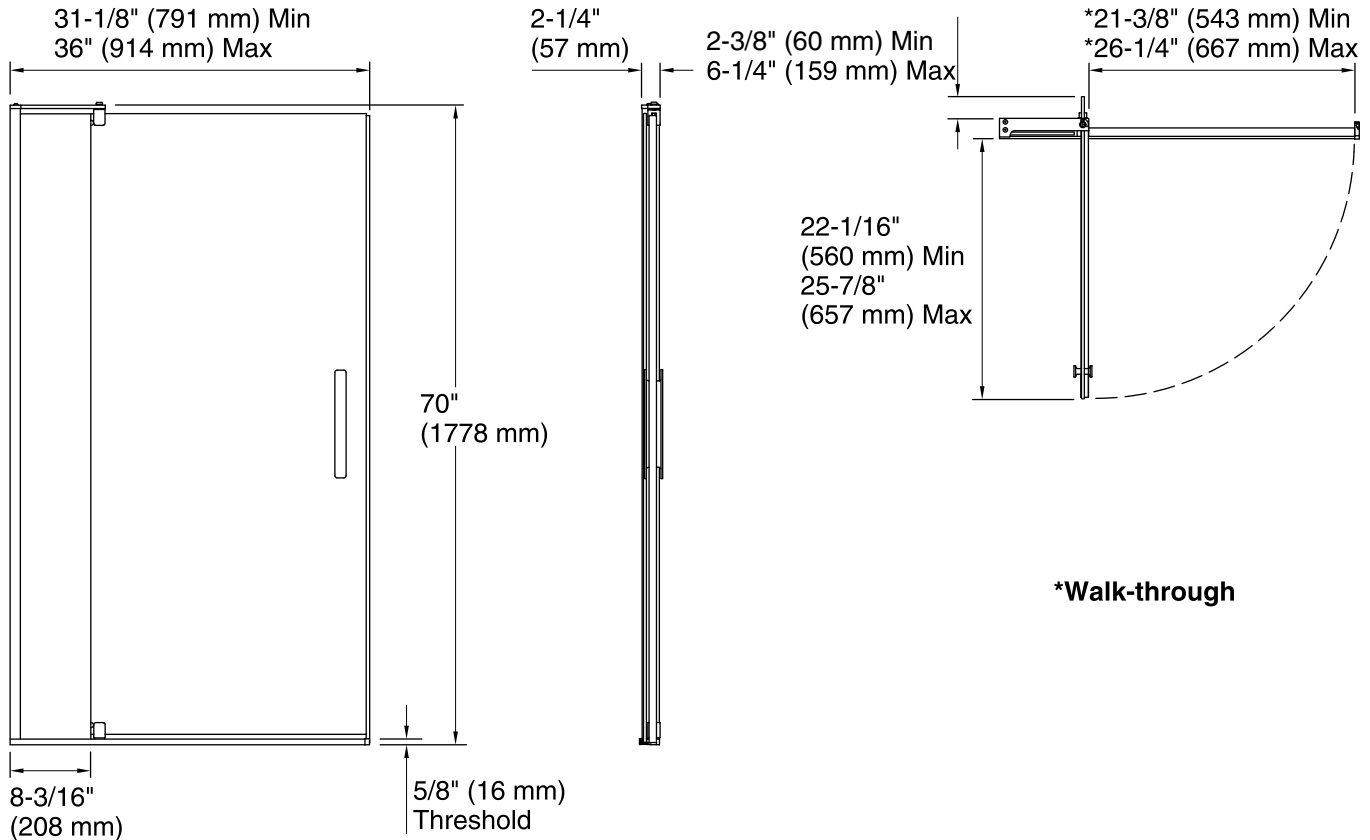

Technology

- Frameless, 5/16-inch-thick Crystal Clear tempered glass.
- Self-closing mechanism offers superior feel and security against water leakage.
- Vertical handle complements the contemporary style.
- Ultra-low threshold creates easy entry and exit to the showering space.
- CleanCoat® nanotechnology helps prevent bacteria, mildew and water stains on your glass, making it easy to clean and looking new.
- Out-of-plumb adjustability for simpler installation.
- Can be installed to open to the left or right.
- Maximum width adjustability.

Technical Information

All product dimensions are nominal.

Installation type:	For shower base installation
Opening style:	Pivot
Opening Width - Min:	31-1/8" (791 mm)
Opening Width - Max:	36" (914 mm)
Walk-through - Min:	21-3/8" (542 mm)
Walk-through - Max:	26-1/4" (666 mm)
Glass thickness:	5/16" (8 mm)
Glass coating:	CleanCoat®

Notes

Install this product according to the installation guide.

Strike jamb is made of clear plastic and may not cover existing shower door holes.

NOTICE: The vertical opening should be a minimum of 74" (1880 mm) to allow clearance for installation.