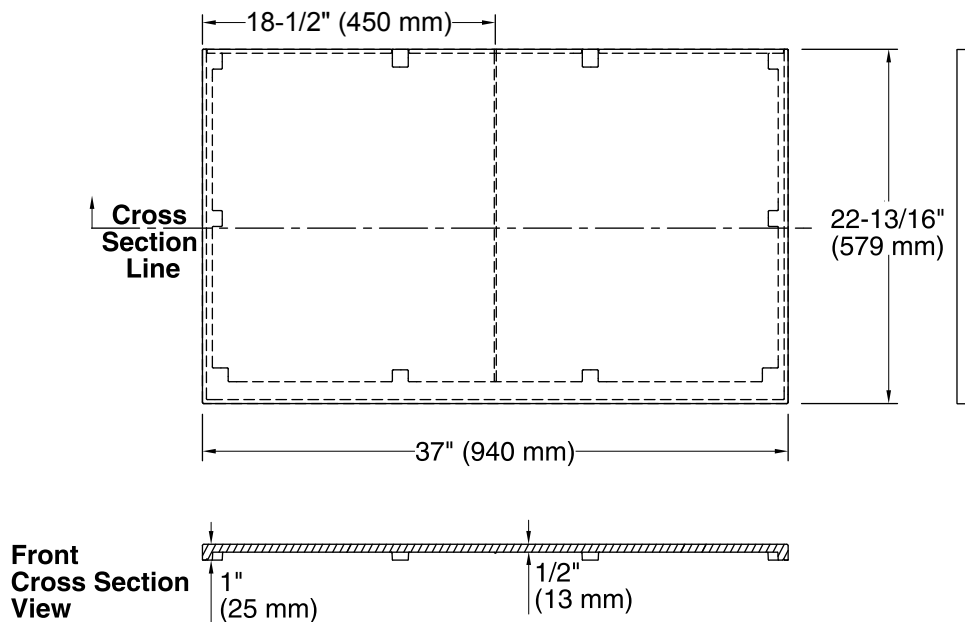

Technical Information

All product dimensions are nominal.

Installation: Vanity top/ITB

Notes

Install this product according to the installation instructions.

Observe all local plumbing and building codes.

This countertop is designed to be installed with a KOHLER or standard-size vanity.