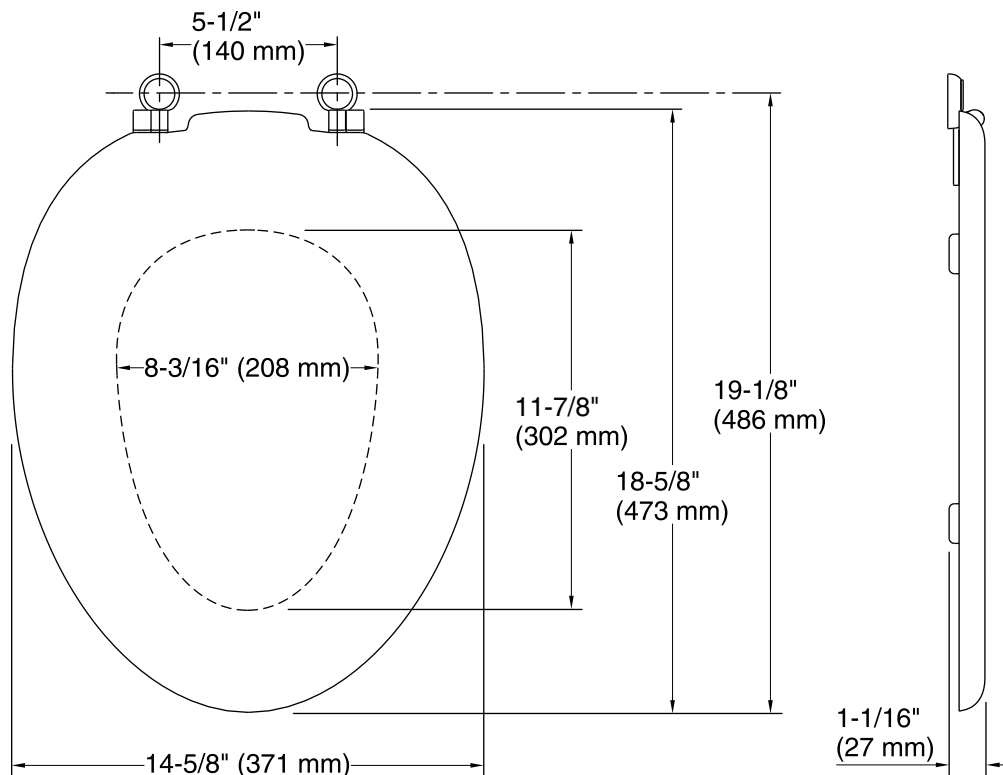

- Molded wood.

Codes/Standards

None Applicable

KOHLER® One-Year Limited Warranty

See website for detailed warranty information.

Available Colors/Finishes

Color tiles intended for reference only.

Color	Code	Description
	0	White
	96	Biscuit
	NY	Dune
	7	Black Black™

Technical Information

All product dimensions are nominal.

Seat shape type: Elongated

Seat front type: Closed-front

Seat-mounting holes: 5-1/2" (140 mm)

Notes

Install this product according to the installation guide.