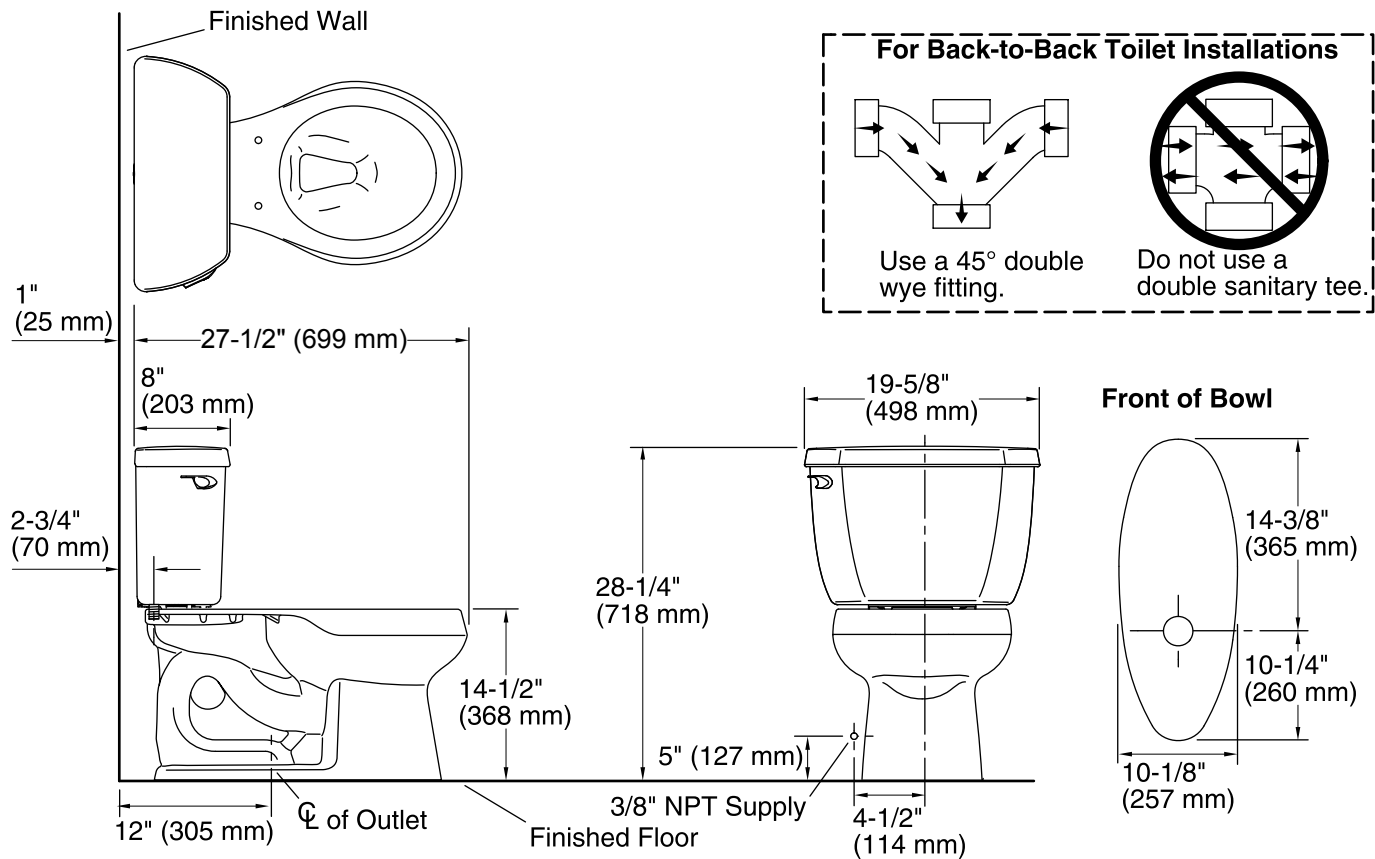

#### Features

- Two-piece toilet.
- Round-front bowl offers an ideal solution for smaller baths and powder rooms.
- 1.28 gallons per flush (gpf).
- Standard left-hand trip lever included.
- Combination consists of the K-4436 tank and the K-4197 bowl.
- Coordinates with other products in the Wellworth collection.

#### Installation

- Standard 12-inch rough-in.
- Seat and supply line not included.

### Technical Information

All product dimensions are nominal.

Toilet type:	Two-piece, Floor-mount
Waste Outlet:	Floor
Bowl shape:	Round-front
Flush type:	Class Five®
Trap passageway:	2-1/8" (54 mm)
Water Consumption	
Full:	1.28 gpf (4.8 lpf)
Water surface size:	10-1/2" x 7-3/4" (267 mm x 197 mm)
Rim to water surface:	5-1/4" (133 mm)
Rough-in:	12" (305 mm)
Seat-mounting holes:	5-1/2" (140 mm)