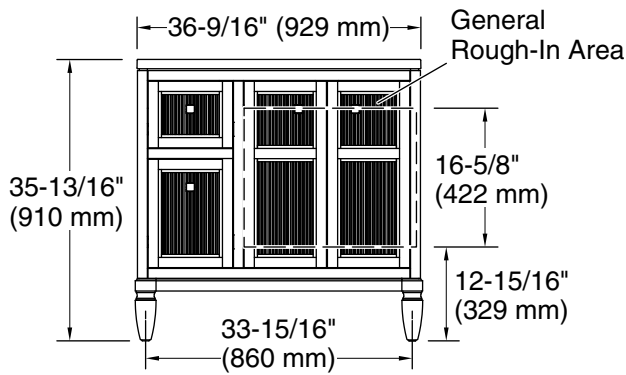

### Features

- Two full-extension 12¾" (325 mm) drawers with soft-close side-mount slides.
- Three-way adjustable soft-close door hinges with 100° opening capability for easy cabinet access.
- 18" (457 mm) cabinet interior provides ample storage space.
- Finish-matched cabinet interior offers generous clearance for plumbing.
- Quartz vanity top adds beauty and long-lasting durability.
- Customize your storage with optional accessories such as floor liners, drawer organizers, and perfectly sized containers (sold separately).
- Coordinates with K-33542 upgraded hardware finishes, K-25816 quartz backsplash, and K-25819 quartz side splash (sold separately).

### Technical Information

All product dimensions are nominal.