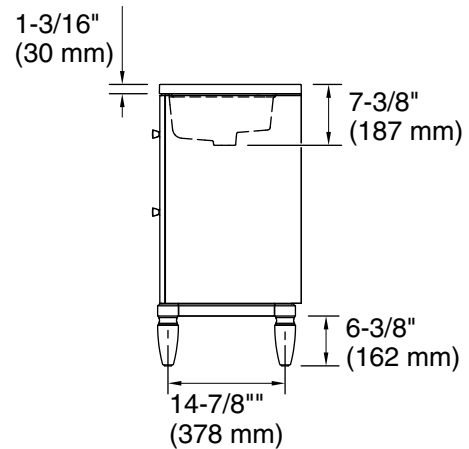

### Features

- Two full-extension 12¾" (325 mm) drawers with soft-close side-mount slides.
- Three-way adjustable soft-close door hinges with 100° opening capability for easy cabinet access.
- 18" (457 mm) cabinet interior provides ample storage space.
- Finish-matched cabinet interior offers generous clearance for plumbing.
- Quartz vanity top adds beauty and long-lasting durability.
- Customize your storage with optional accessories such as floor liners, drawer organizers, and perfectly sized containers (sold separately).
- Coordinates with K-33542 upgraded hardware finishes, K-25816 quartz backsplash, and K-25819 quartz side splash (sold separately).

### Technical Information

All product dimensions are nominal.