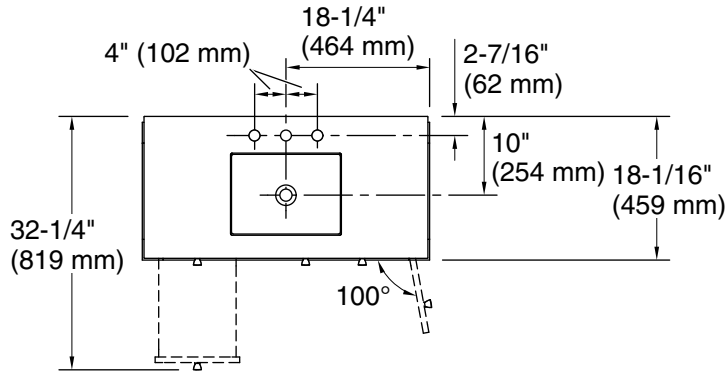

Waste Pipe Location Information