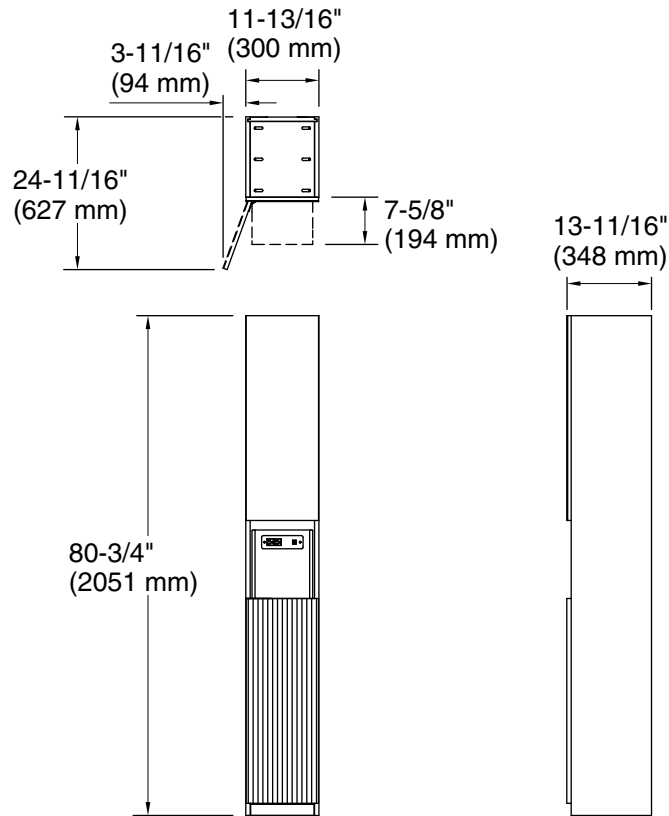

Required Electrical Service

One circuit required, protected with Class A Ground-Fault Circuit-Interrupter (GFCI). Outside North America, this device may be known as a Residual Current Device (RCD).

Outlet: 240 V

Technical Information

All product dimensions are nominal.

Notes

Install this product according to the installation guide.