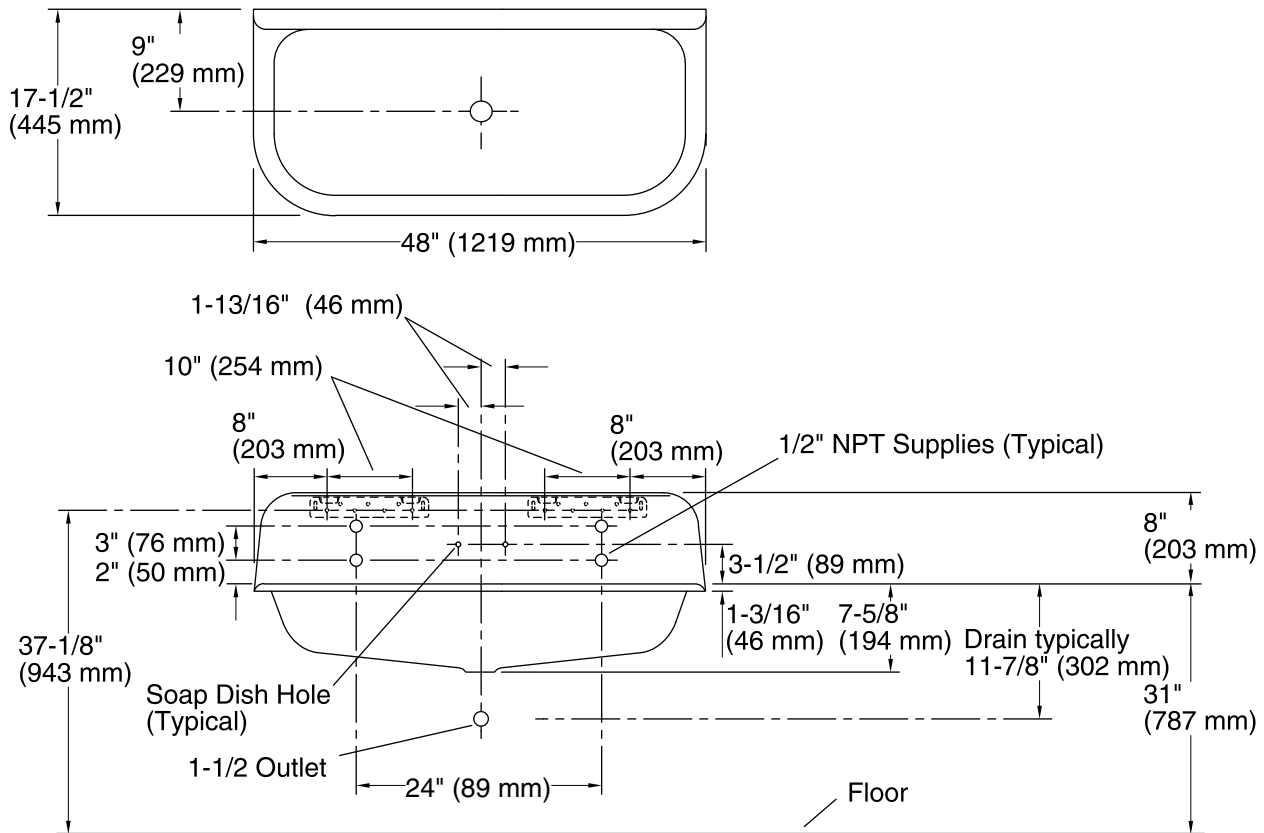

## Technical Information

All product dimensions are nominal.

|                       |  |
|-----------------------|--|
| Bowl configuration:   | Single   |
| Installation:         | Top-mount  |
| Bowl area (Only):     | Length: 44" (1118 mm)<br>Width: 14" (356 mm)<br>Water depth: 7" (178 mm) |
| Number of deck holes: | 4  |
| Faucet hole(s):       | 1-1/2" (38 mm)   |
| Soap/Lotion hole:     | 5/16" (8 mm)   |
| Drain hole:           | 2-1/8" (54 mm)   |