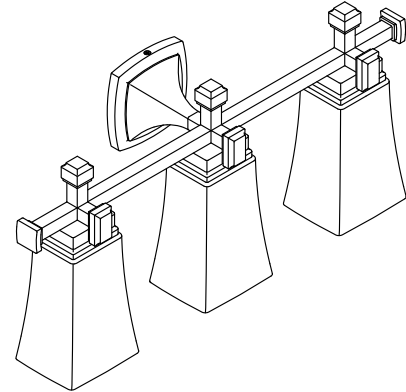

Features

- Clear, bell-shaped shades hang delicately from chunky bars and square bases in versatile, traditionally inspired designs.
- Coordinates with faucets in the Riff collection.
- Requires three bulbs with medium (E26) base; T10 bulb recommended (sold separately).
- Suitable for damp locations, per UL 1598.

Material

- Premium metal and glass construction.
- Manufactured with quality materials and complemented with a meticulous finishing process.
- Durable finishes engineered to last and designed to coordinate with KOHLER faucet finishes.

Installation

- Installation hardware included.

Codes/Standards

UL 1598
CSA C22.2 No. 250

KOHLER® Indoor Lighting Fixtures Limited Warranty

See website for detailed warranty information.