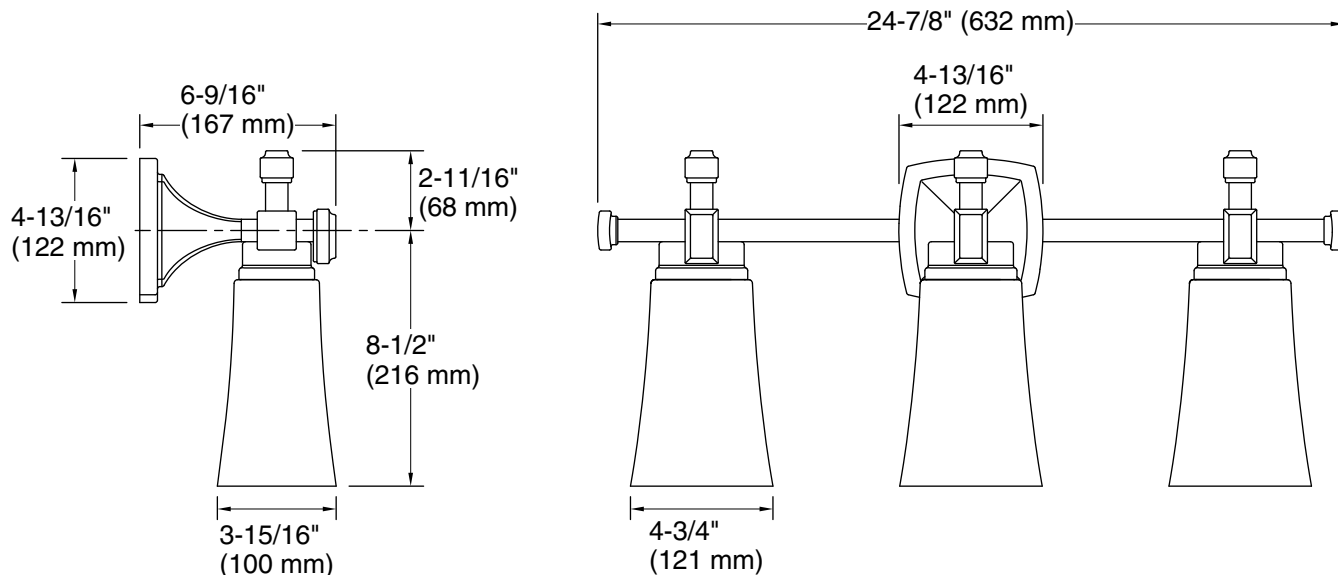

Required Electrical Service

One circuit required.

120 V, 60 Hz

Technical Information

All product dimensions are nominal.

Material: Steel, Aluminum, Zinc, Glass

Number of Lights: 3

Lighting Type: Socket-based

Socket Type: E-26 Medium

Number of Shades: 3

Shade Type: Glass - clear