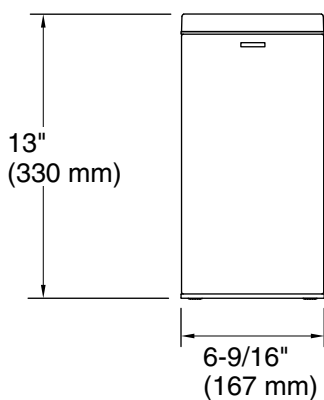

| Color | Code | Description |
|---|------|---------------------------|
|  | ST | Stainless Steel |
|  | BST | Black Stainless |
|  | STW | White and Stainless Steel |

Technical Information

All product dimensions are nominal.