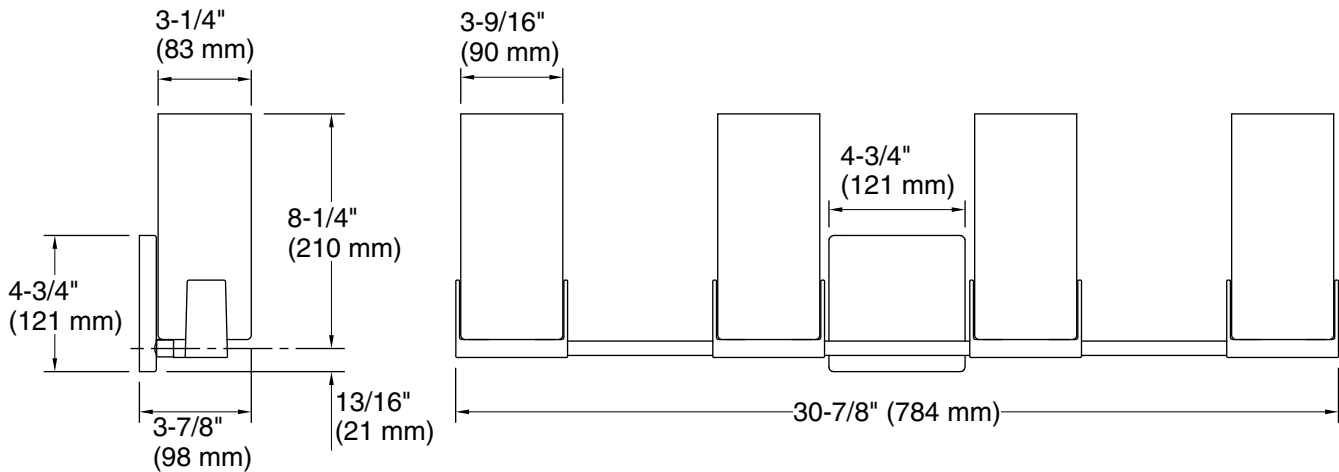

Required Electrical Service

One circuit required.

120 V

Notes

Install this product according to the installation instructions.

Technical Information

All product dimensions are nominal.

Installation Type: Wall-mount
Material: Glass, Steel, Aluminum, Zinc
Number of Lights: 4
Lighting Type: Socket-based
Socket Type: E-26 Medium
Number of Shades: 4
Shade Type: Frosted Glass