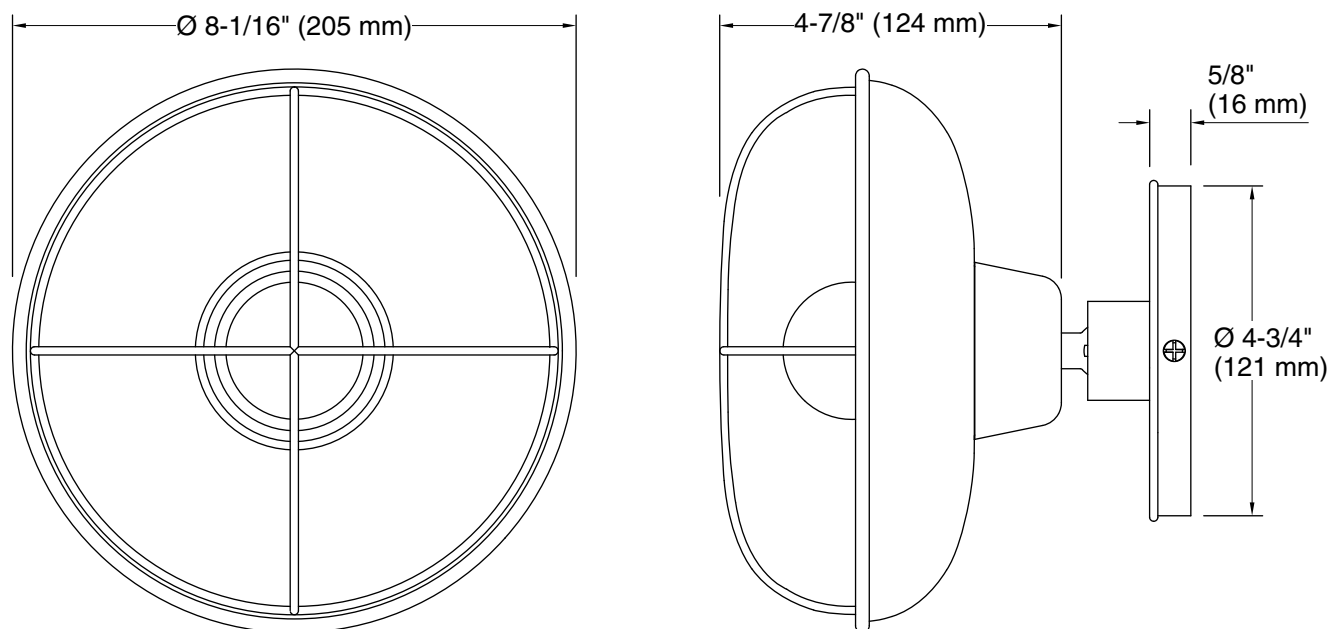

Features

- Suitable for any living space, allowing you to create a cohesive design aesthetic throughout your home.
- Candelabra base (E12) socket, works best with type G16.5 white, clear or Edison bulbs (sold separately).
- With the integrated ball joint, move shade to cast light up, down, left or right.

Required Electrical Service

One circuit required.

Lights: 120 V, 60 Hz

Technical Information

All product dimensions are nominal.

Material: Steel

Number of Lights: 1

Lighting Type: Socket-based