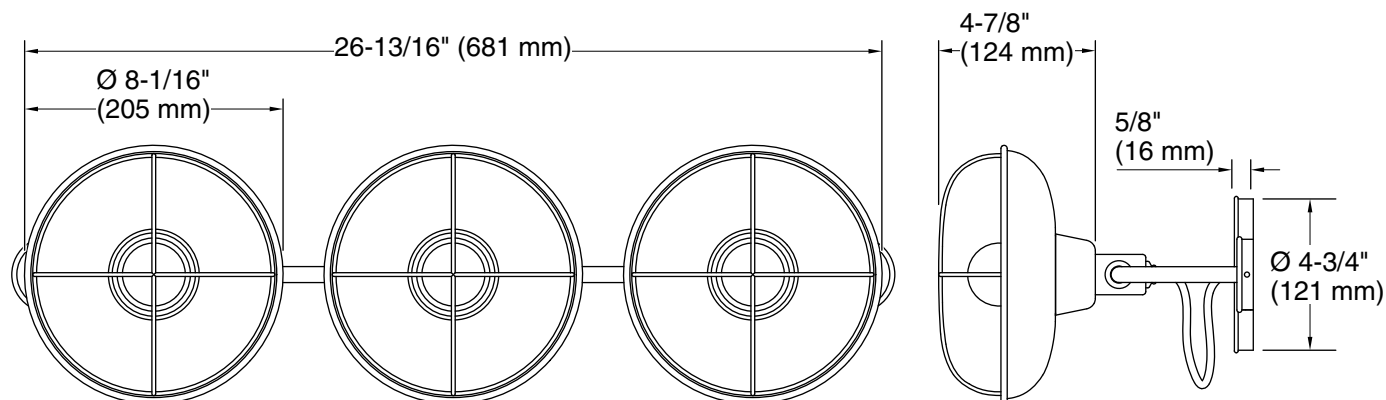

Required Electrical Service

One circuit required.

Lights: 120 V, 60 Hz

Technical Information

All product dimensions are nominal.

Material: Steel

Number of Lights: 3

Lighting Type: Socket-based