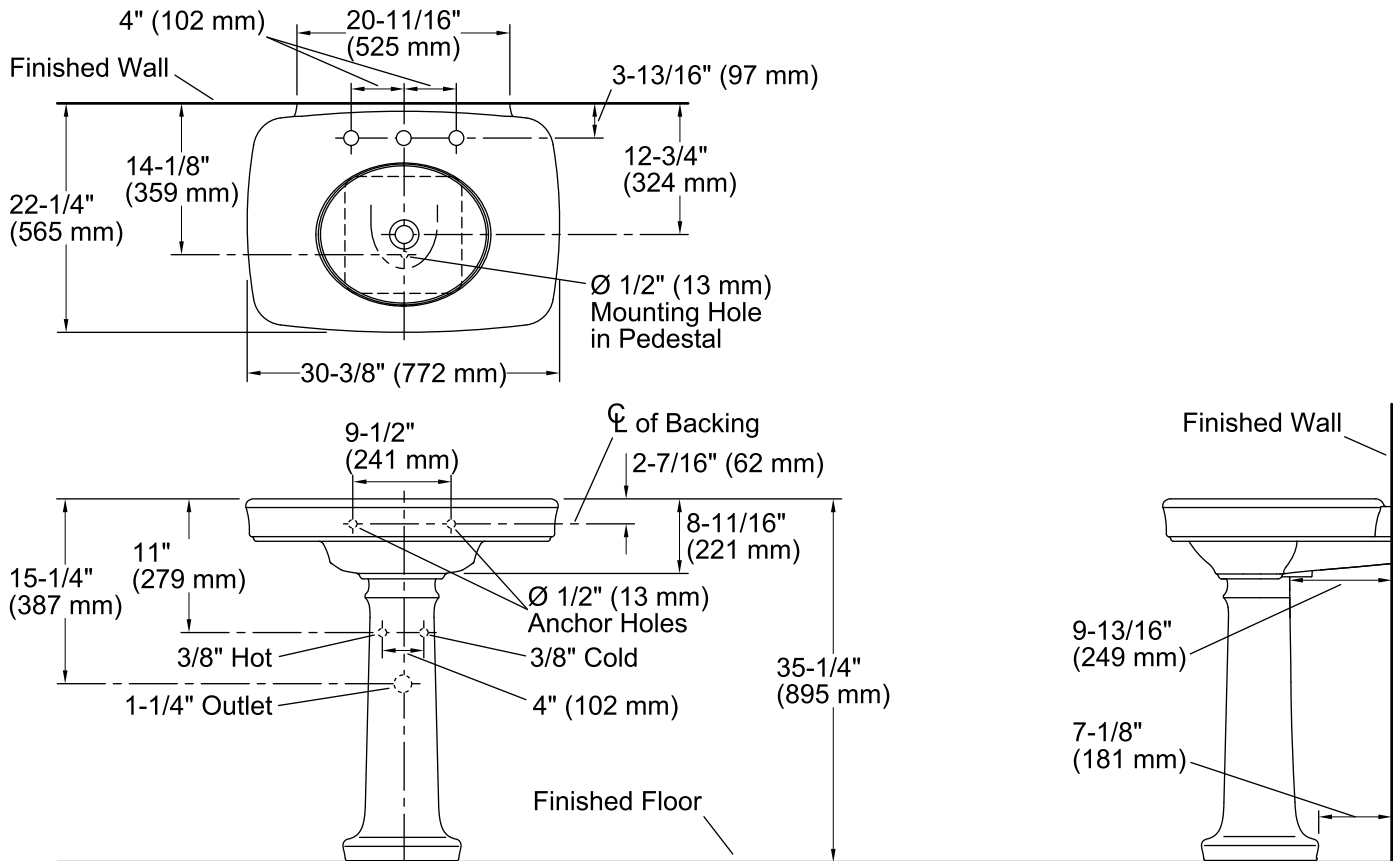

Features

- 8-inch center faucet holes.
- Elegant oval basin.
- Overflow drain.
- Combination consists of the K-2348-8 basin and the K-2346 pedestal.
- Coordinates with other products in the Bancroft collection.

Material

- Vitreous china.

Installation

- Pedestal

Recommended Products/Accessories

K-7605-P Angle Supply with Stop (pair)
K-8998 P-Trap

Included Components

Product consists of:

K-2348-8 Pedestal Bathroom Sink Basin
K-2346 Bathroom Sink Pedestal

Additional Components:

Pedestal accessory pack
rubber pads

Codes/Standards

ASME A112.19.2/CSA B45.1

KOHLER® One-Year Limited Warranty

See website for detailed warranty information.

Technical Information

All product dimensions are nominal.

Bowl configuration:	Single
Installation:	Pedestal
Bowl area (Only):	Length: 17-1/8" (435 mm) Width: 13-15/16" (354 mm) Water depth: 5" (127 mm)
Number of deck holes:	3
Faucet hole spacing:	8" (203 mm)
Faucet hole(s):	1-3/8" (35 mm)
Drain hole:	1-3/8" (35 mm)