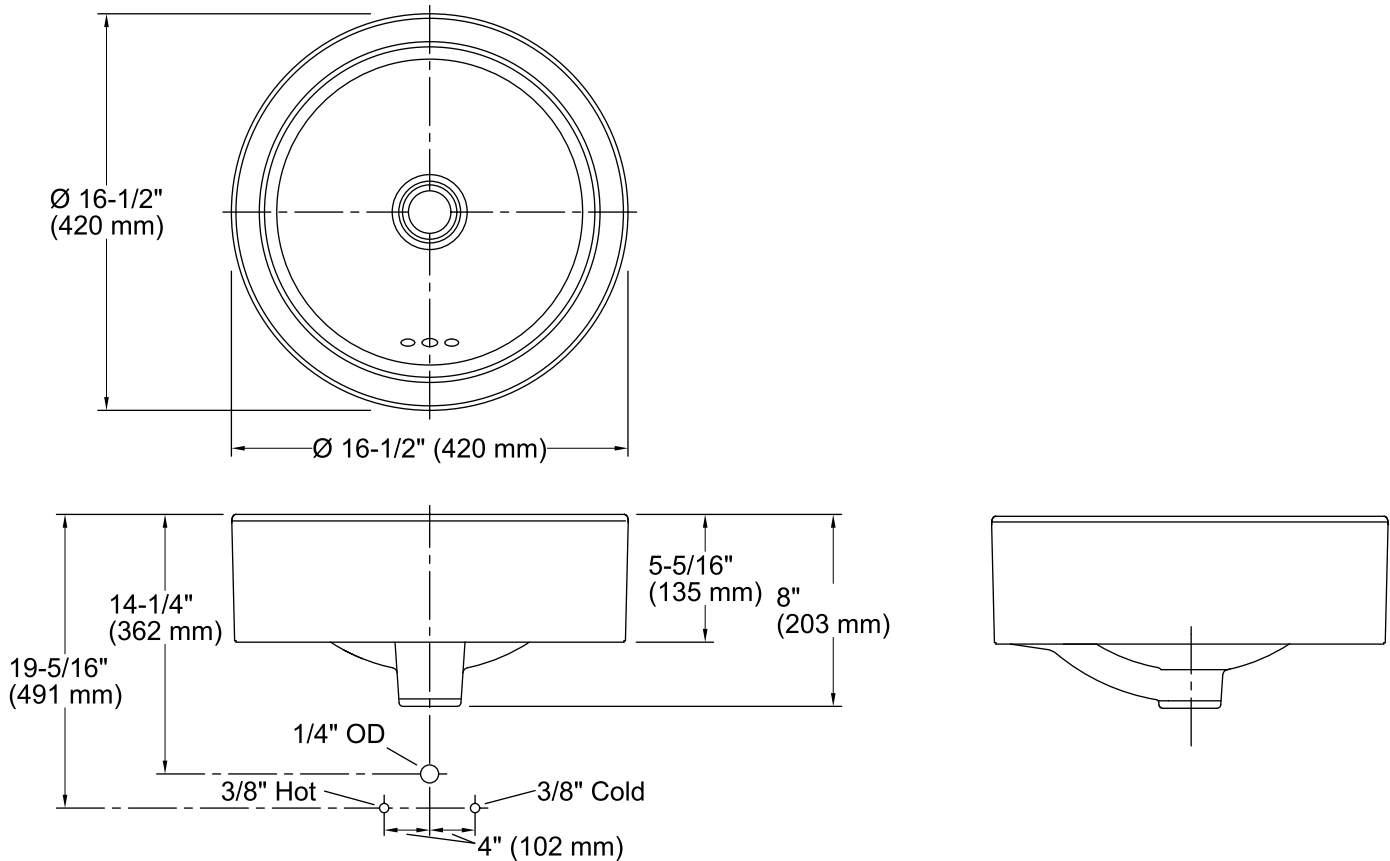

**Vox® Round**  
Above-counter Bathroom Sink  
**K-14800**

**Features**

- No faucet holes; requires wall- or counter-mount faucet.
- Overflow drain.

**Material**

- Vitreous china.

**Installation**

- Drop-in or vessel.

### Technical Information

All product dimensions are nominal.

Bowl configuration:	Single
Installation:	Vessel
Bowl area:	Diameter: $15\text{-}1/2\text{''}$ (394 mm) Water depth: $5\text{-}3/4\text{''}$ (146 mm)
Drain hole:	$1\text{-}3/4\text{''}$ (44 mm)
Template:	1144643-7, required, included

### Notes

Install this product according to the installation instructions.

Choose a faucet that will provide adequate clearance and will direct the water stream to the center of the bathroom sink.

Spout must be mounted high enough to clear  $5\text{-}5/16\text{''}$  (135 mm) rim height and provide a  $1\text{''}$  (25 mm) min air gap per ASME A112.1.2.