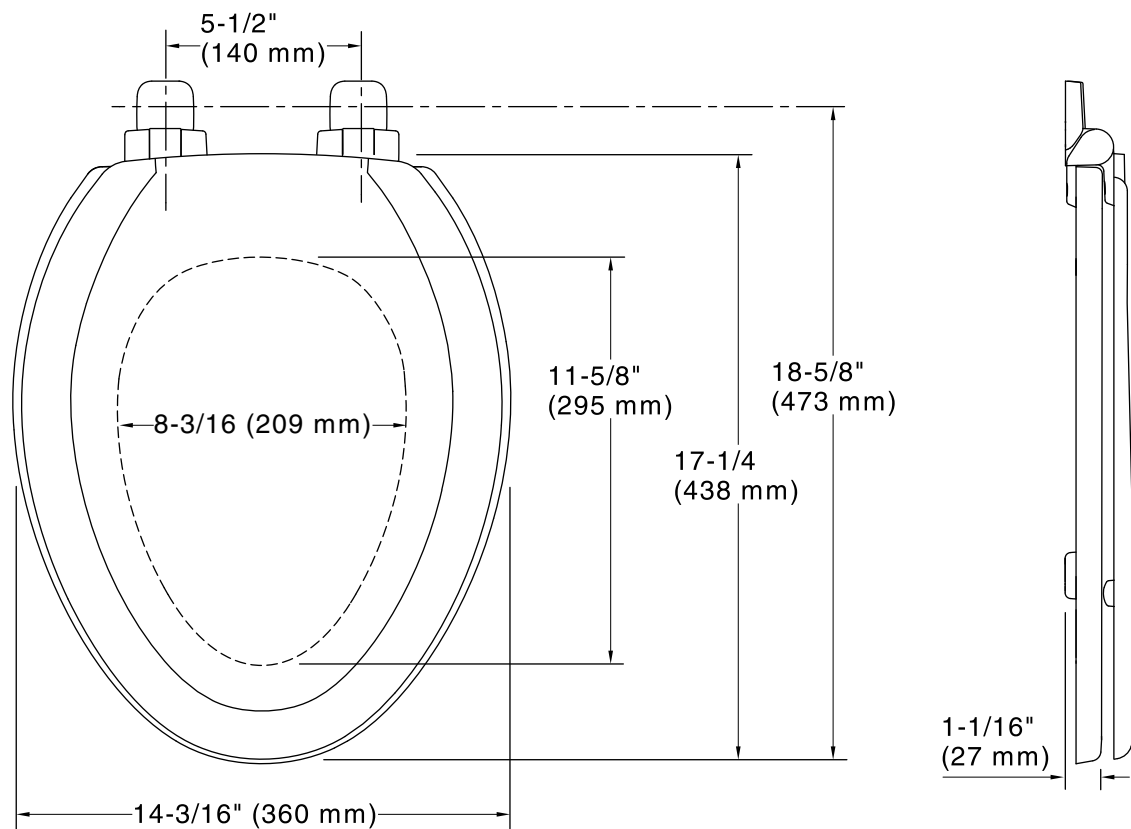

### Technical Information

All product dimensions are nominal.

Seat shape type: Elongated

Seat front type: Closed front

Seat hinge type: Quiet-Close™

Seat-mounting holes: 5-1/2" (140 mm)