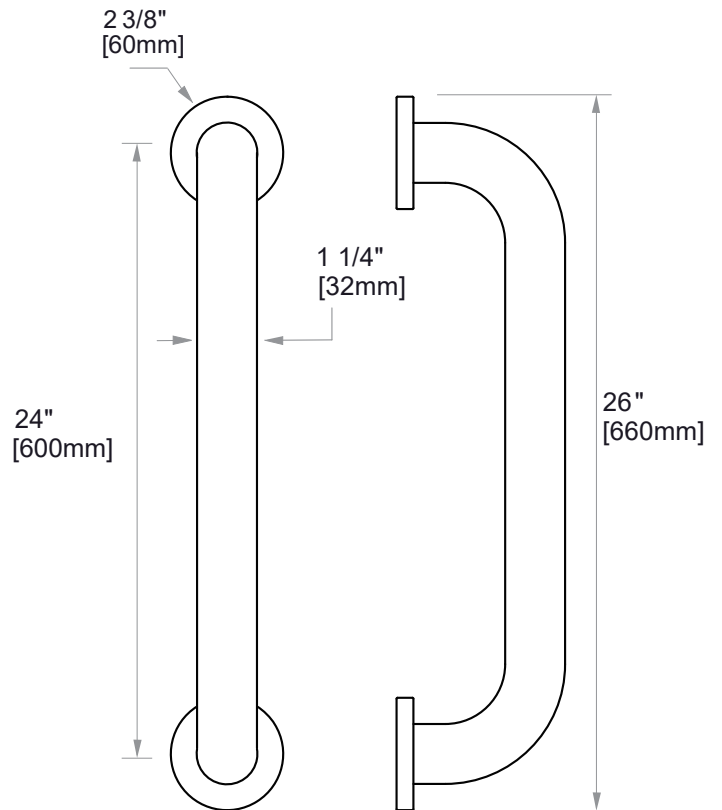

9500 SERIES

GRAB BAR 24"

8289524

PRODUCT NAME: GRAB BAR

SIZE: 24"

PRODUCT CODE: 8289524

MATERIAL: All-brass construction

STOCKED FINISHES:

NOTE: Dimensions and specifications are subject to change without notice.