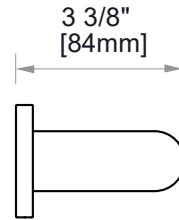

9500 SERIES

GRAB BAR 24"

8289524

PRODUCT NAME: GRAB BAR

SIZE: 24"

PRODUCT CODE: 8289524

MATERIAL: All-brass construction

STOCKED FINISHES:

NOTE: Dimensions and specifications are subject to change without notice.