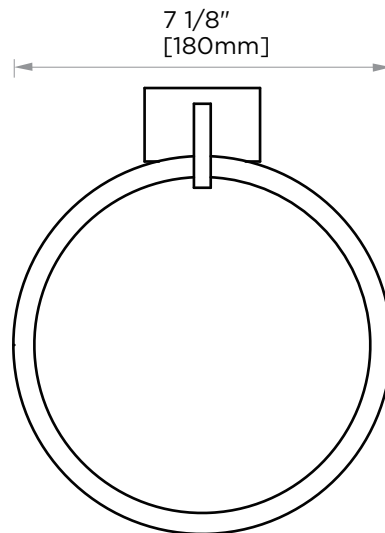

NOTE: Dimensions and specifications are subject to change without notice.