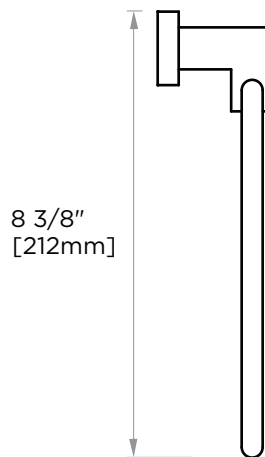

VIENNA COLLECTION TOWEL RING 480460

PRODUCT NAME: TOWEL RING

PRODUCT CODE: 480460

MATERIAL: All-brass construction

KEY FEATURES: Contemporary design.
Straight lines with a sleek silhouette.

STOCKED FINISHES:

NOTE: Dimensions and specifications are subject to change without notice.