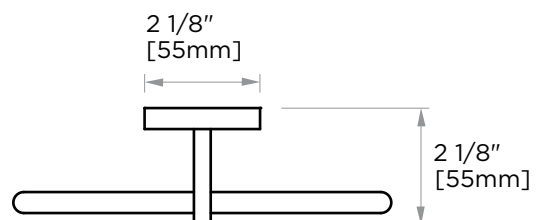

VIENNA COLLECTION TOWEL RING 480460

PRODUCT NAME: TOWEL RING

PRODUCT CODE: 480460

MATERIAL: All-brass construction

KEY FEATURES: Contemporary design.
Straight lines with a sleek silhouette.

STOCKED FINISHES:

NOTE: Dimensions and specifications are subject to change without notice.