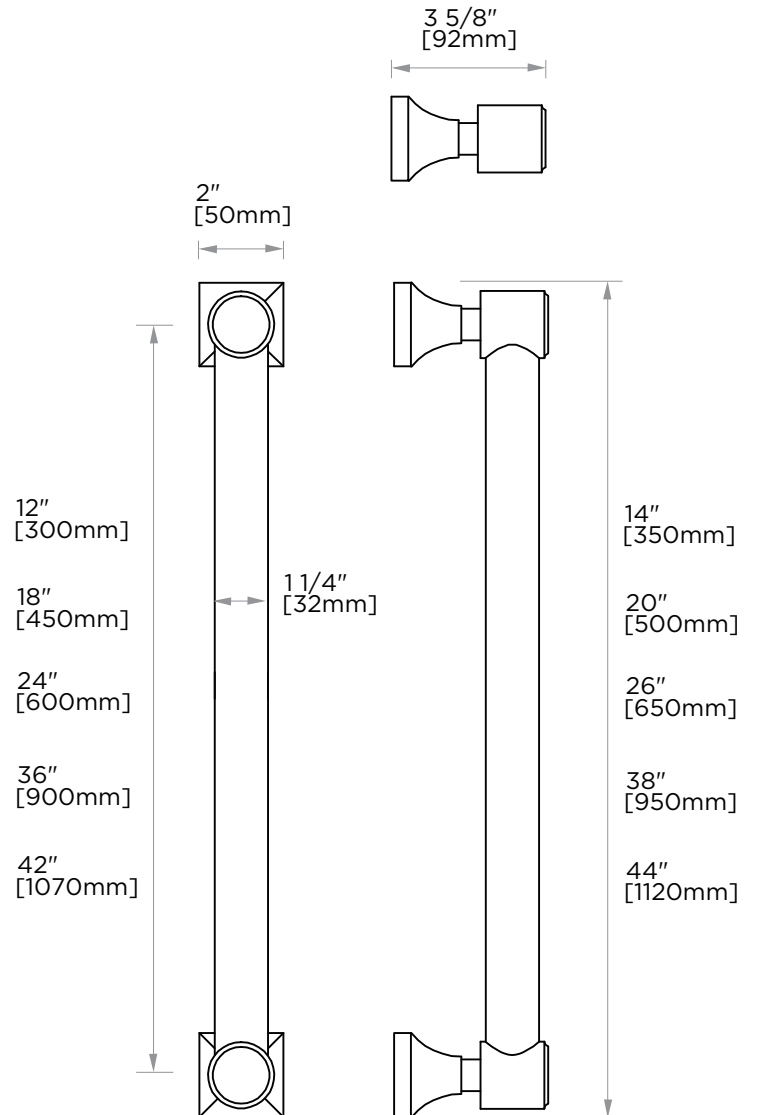

WARRANTY:

Lifetime Limited (Residential Use)
One Year (Commercial Use)

NOTE: Dimensions and specifications are subject to change without notice.