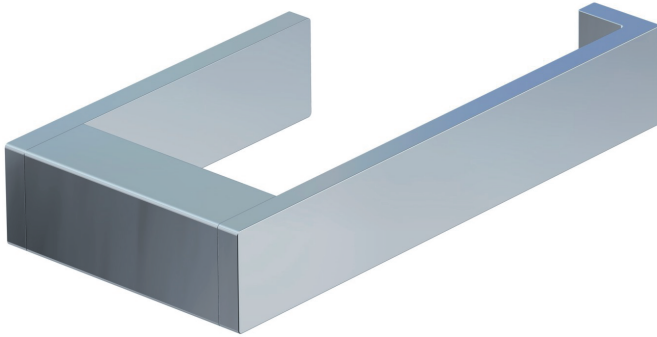

MUNICH COLLECTION
TISSUE HOLDER
288151

PRODUCT NAME: TISSUE HOLDER

PRODUCT CODE: 288151

MATERIAL: All-brass construction

KEY FEATURES: Contemporary design.
Strong rectangular shapes,
balanced by slender linear lines.