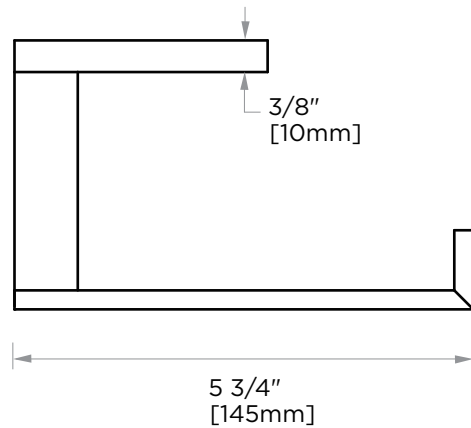

MUNICH COLLECTION
TISSUE HOLDER
288151

PRODUCT NAME: TISSUE HOLDER

PRODUCT CODE: 288151

MATERIAL: All-brass construction

KEY FEATURES: Contemporary design.
Strong rectangular shapes,
balanced by slender linear lines.

NOTE: Dimensions and specifications are subject to change without notice.