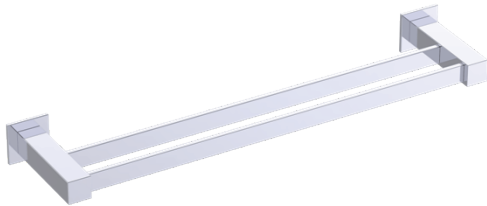

Includes Rosette : 40X4mm
Without Rosette

With Rosette

LISBON COLLECTION

DOUBLE TOWEL BAR 24" 277242

PRODUCT NAME: DOUBLE TOWEL BAR 24"

PRODUCT CODE: 277242

MATERIAL: All-brass construction

KEY FEATURES: Contemporary design. Square base with clean and elongated lines.

NOTE: Dimensions and specifications are subject to change without notice.

LISBON COLLECTION

Large Square Rosette
277SQLG 45X12mm

Small Round Rosette
137RDSM 40X4mm

Large Round Rosette
137RDLG 48X10mm

NOTE: Dimensions and specifications are subject to change without notice.