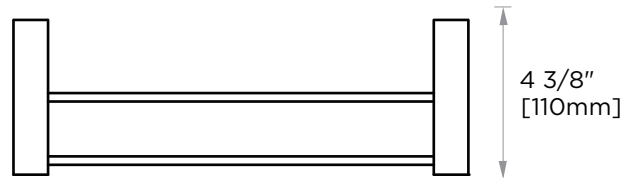

Includes Rosette : 40X4mm
Without Rosette

With Rosette

LISBON COLLECTION

DOUBLE TOWEL BAR 24" 277242

PRODUCT NAME: DOUBLE TOWEL BAR 24"

PRODUCT CODE: 277242

MATERIAL: All-brass construction

KEY FEATURES: Contemporary design. Square base with clean and elongated lines.

NOTE: Dimensions and specifications are subject to change without notice.

LISBON COLLECTION

Large Square Rosette
277SQLG 45X12mm

Small Round Rosette
137RDSM 40X4mm

Large Round Rosette
137RDLG 48X10mm

NOTE: Dimensions and specifications are subject to change without notice.