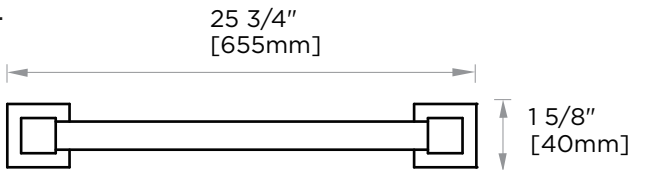

Includes Rosette : 40X4mm
Without Rosette

With Rosette

LISBON COLLECTION

DOUBLE TOWEL BAR 24" 277242

PRODUCT NAME: DOUBLE TOWEL BAR 24"

PRODUCT CODE: 277242

MATERIAL: All-brass construction

KEY FEATURES: Contemporary design. Square base with clean and elongated lines.

NOTE: Dimensions and specifications are subject to change without notice.

LISBON COLLECTION

Large Square Rosette
277SQLG 45X12mm

Small Round Rosette
137RDSM 40X4mm

Large Round Rosette
137RDLG 48X10mm

NOTE: Dimensions and specifications are subject to change without notice.