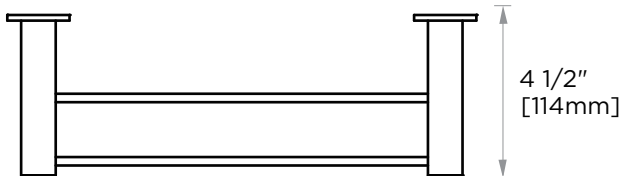

Includes Rosette : 40X4mm
Without Rosette

With Rosette

LISBON COLLECTION

DOUBLE TOWEL BAR 24" 277242

PRODUCT NAME: DOUBLE TOWEL BAR 24"

PRODUCT CODE: 277242

MATERIAL: All-brass construction

KEY FEATURES: Contemporary design. Square base with clean and elongated lines.

NOTE: Dimensions and specifications are subject to change without notice.

LISBON COLLECTION

Large Square Rosette
277SQLG 45X12mm

Small Round Rosette
137RDSM 40X4mm

Large Round Rosette
137RDLG 48X10mm

NOTE: Dimensions and specifications are subject to change without notice.