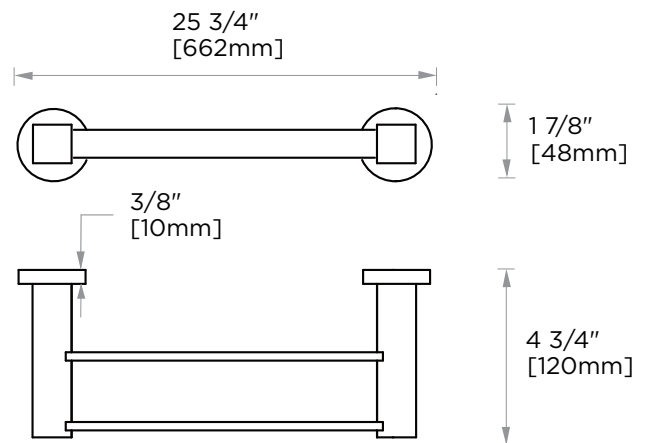

Includes Rosette : 40X4mm
Without Rosette

With Rosette

LISBON COLLECTION

DOUBLE TOWEL BAR 24" 277242

PRODUCT NAME: DOUBLE TOWEL BAR 24"

PRODUCT CODE: 277242

MATERIAL: All-brass construction

KEY FEATURES: Contemporary design. Square base with clean and elongated lines.

NOTE: Dimensions and specifications are subject to change without notice.

LISBON COLLECTION

Large Square Rosette
277SQLG 45X12mm

Small Round Rosette
137RDSM 40X4mm

Large Round Rosette
137RDLG 48X10mm

NOTE: Dimensions and specifications are subject to change without notice.