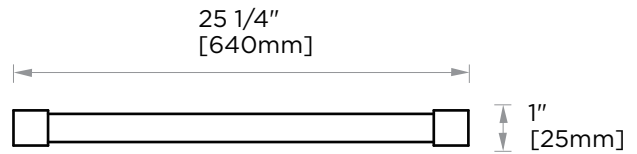

Includes Rosette : 40X4mm
Without Rosette

With Rosette

LISBON COLLECTION

DOUBLE TOWEL BAR 24" 277242

PRODUCT NAME: DOUBLE TOWEL BAR 24"

PRODUCT CODE: 277242

MATERIAL: All-brass construction

KEY FEATURES: Contemporary design. Square base with clean and elongated lines.

NOTE: Dimensions and specifications are subject to change without notice.

LISBON COLLECTION

Large Square Rosette
277SQLG 45X12mm

Small Round Rosette
137RDSM 40X4mm

Large Round Rosette
137RDLG 48X10mm

NOTE: Dimensions and specifications are subject to change without notice.