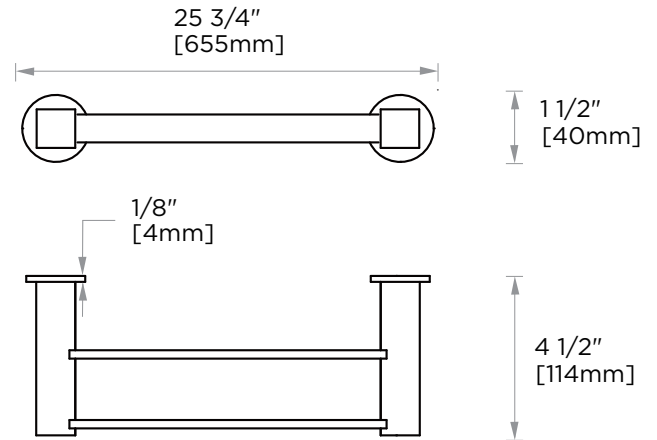

Includes Rosette : 40X4mm
Without Rosette

With Rosette

LISBON COLLECTION

DOUBLE TOWEL BAR 24" 277242

PRODUCT NAME: DOUBLE TOWEL BAR 24"

PRODUCT CODE: 277242

MATERIAL: All-brass construction

KEY FEATURES: Contemporary design. Square base with clean and elongated lines.

NOTE: Dimensions and specifications are subject to change without notice.

LISBON COLLECTION

Large Square Rosette
277SQLG 45X12mm

Small Round Rosette
137RDSM 40X4mm

Large Round Rosette
137RDLG 48X10mm

NOTE: Dimensions and specifications are subject to change without notice.