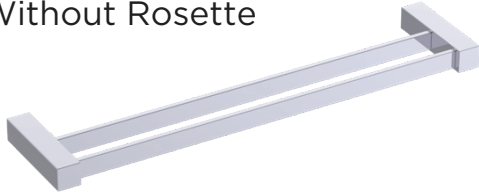

Includes Rosette : 40X4mm
Without Rosette

With Rosette

LISBON COLLECTION

DOUBLE TOWEL BAR 24" 277242

PRODUCT NAME: DOUBLE TOWEL BAR 24"

PRODUCT CODE: 277242

MATERIAL: All-brass construction

KEY FEATURES: Contemporary design. Square base with clean and elongated lines.

NOTE: Dimensions and specifications are subject to change without notice.

LISBON COLLECTION

Large Square Rosette
277SQLG 45X12mm

Small Round Rosette
137RDSM 40X4mm

Large Round Rosette
137RDLG 48X10mm

NOTE: Dimensions and specifications are subject to change without notice.