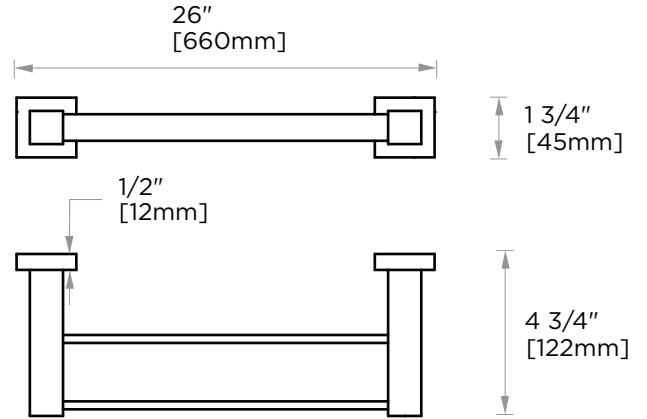

Includes Rosette : 40X4mm
Without Rosette

With Rosette

LISBON COLLECTION

DOUBLE TOWEL BAR 24" 277242

PRODUCT NAME: DOUBLE TOWEL BAR 24"

PRODUCT CODE: 277242

MATERIAL: All-brass construction

KEY FEATURES: Contemporary design. Square base with clean and elongated lines.

NOTE: Dimensions and specifications are subject to change without notice.

LISBON COLLECTION

Large Square Rosette
277SQLG 45X12mm

Small Round Rosette
137RDSM 40X4mm

Large Round Rosette
137RDLG 48X10mm

NOTE: Dimensions and specifications are subject to change without notice.