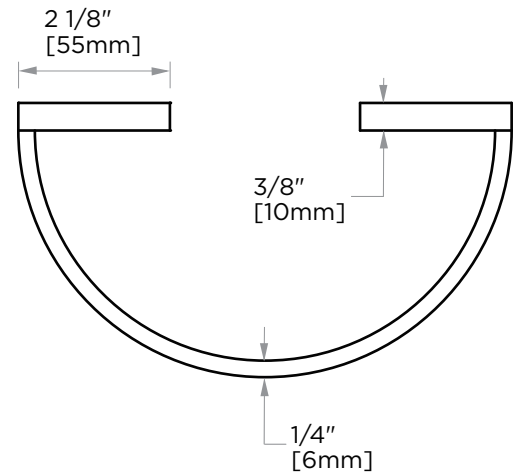

COLOGNE COLLECTION

TOWEL RING

255463

PRODUCT NAME: TOWEL RING

PRODUCT CODE: 255463

MATERIAL: All-brass construction

KEY FEATURES: Contemporary design with strong bold silhouette softened by the rounded corners and curved lines.

NOTE: Dimensions and specifications are subject to change without notice.