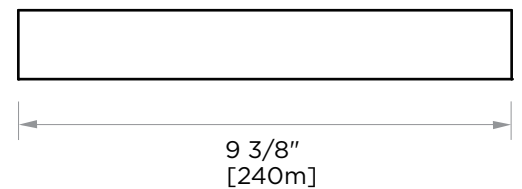

NOTE: Dimensions and specifications are subject to change without notice.