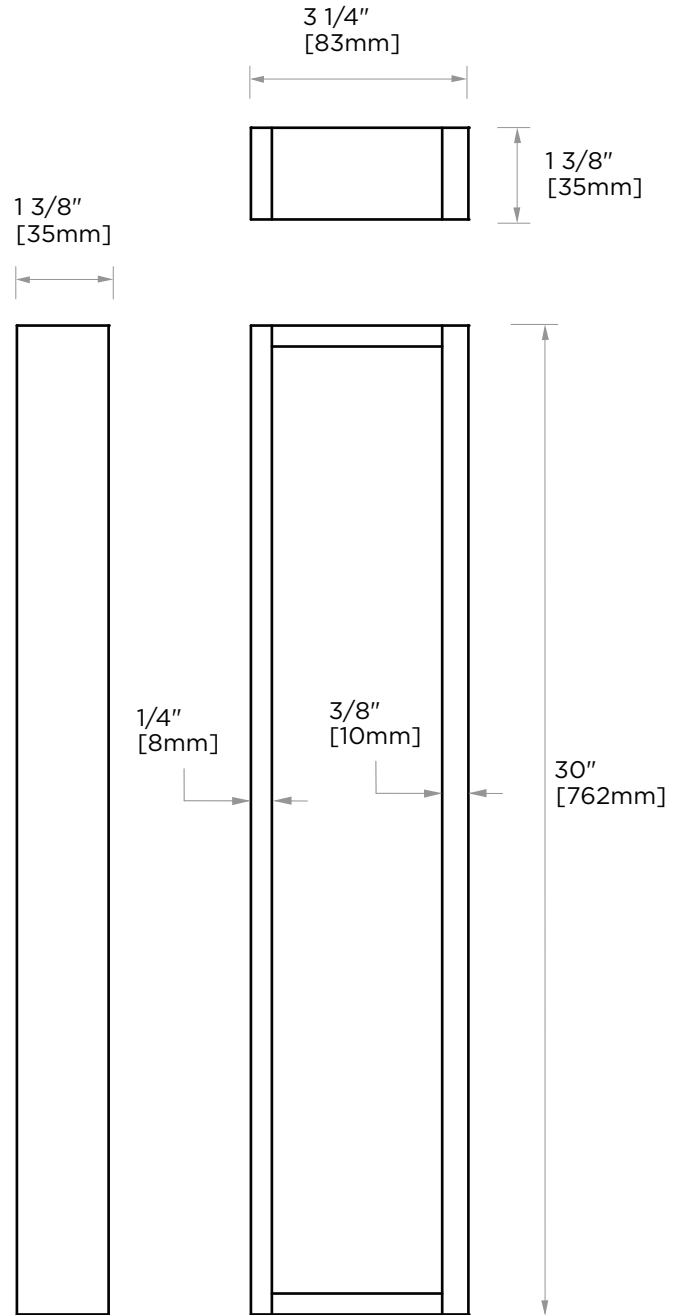

BERLIN COLLECTION TOWEL BAR 30" 232300

PRODUCT NAME: TOWEL BAR 30'

PRODUCT CODE: 232300

MATERIAL: All-brass construction

KEY FEATURES: Contemporary design with solid bold rectangular geometry.

STOCKED FINISHES:

NOTE: Dimensions and specifications are subject to change without notice.