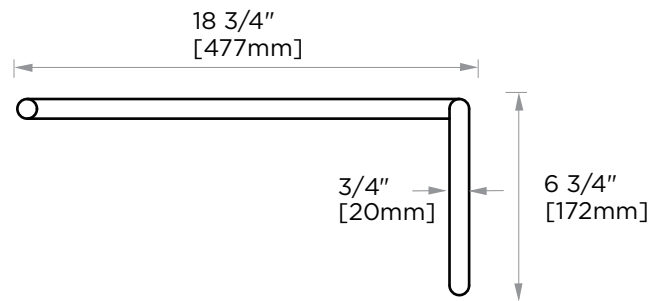

NOTE: Dimensions and specifications are subject to change without notice.