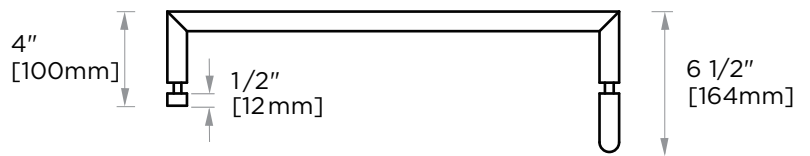

NOTE: Dimensions and specifications are subject to change without notice.