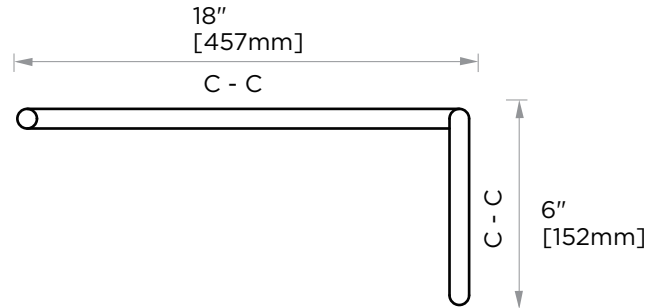

NOTE: Dimensions and specifications are subject to change without notice.