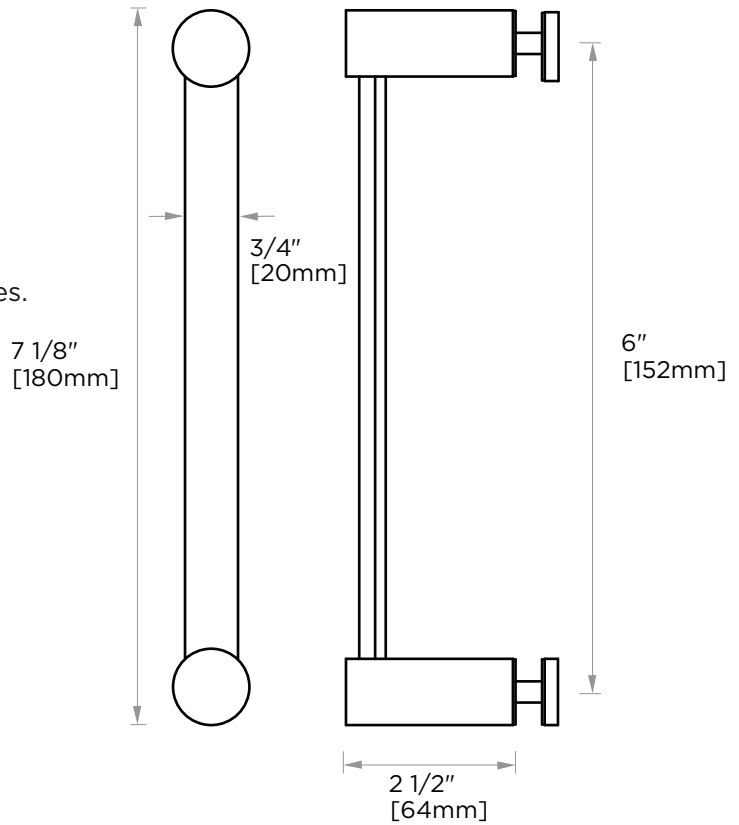

PORTO COLLECTION SINGLE SHOWER DOOR HANDLE 1377506

PRODUCT NAME: SINGLE SHOWER DOOR HANDLE

PRODUCT CODE: 1377506

MATERIAL: All-brass construction

KEY FEATURES: Contemporary design. Round and linear geometries. Sleek modern aesthetic.

NOTE: Dimensions and specifications are subject to change without notice.

HANDLES INFO

Components Included		
①	Handle	X1
②	Set Screw M6	X2
③	Fixing Bracket	X2
④	Rubber Gasket	X4

Mounting Kits Included		
	X1	Allen Key

GLASS INFO

Glass Hole C-C Distance		
A	8"/203mm	8" Shower Door Handle
	12"/305mm	12" Shower Door Handle
	18"/457mm	18" Shower Door Handle
	24"/610mm	24" Shower Door Handle
	36"/914mm	36" Shower Door Handle
B	1/2" (12mm)	Glass Hole Diameter
C	6-12mm	Glass Thickness

* Can be used with extension kit for thicker doors

NOTE: Dimensions and specifications are subject to change without notice.