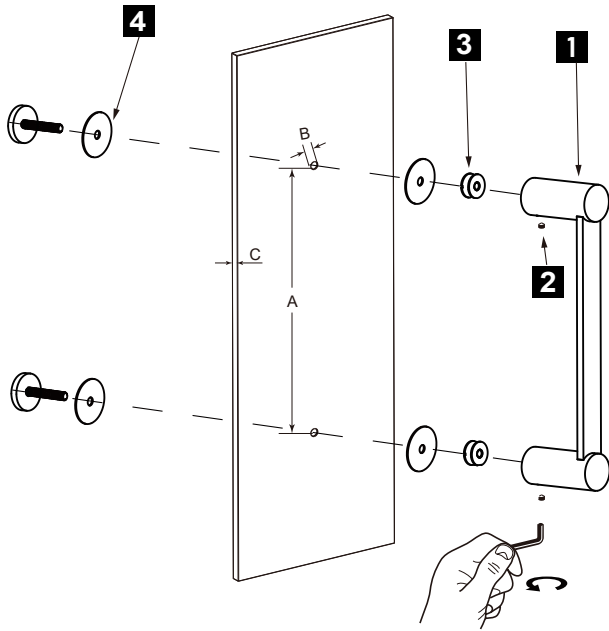

PORTO COLLECTION SINGLE SHOWER DOOR HANDLE 1377506

PRODUCT NAME: SINGLE SHOWER DOOR HANDLE

PRODUCT CODE: 1377506

MATERIAL: All-brass construction

KEY FEATURES: Contemporary design. Round and linear geometries. Sleek modern aesthetic.

NOTE: Dimensions and specifications are subject to change without notice.

HANDLES INFO

Components Included		
①	Handle	X1
②	Set Screw M6	X2
③	Fixing Bracket	X2
④	Rubber Gasket	X4

Mounting Kits Included		
	X1	Allen Key

GLASS INFO

Glass Hole C-C Distance		
A	8"/203mm	8" Shower Door Handle
	12"/305mm	12" Shower Door Handle
	18"/457mm	18" Shower Door Handle
	24"/610mm	24" Shower Door Handle
	36"/914mm	36" Shower Door Handle
B	1/2" (12mm)	Glass Hole Diameter
C	6-12mm	Glass Thickness