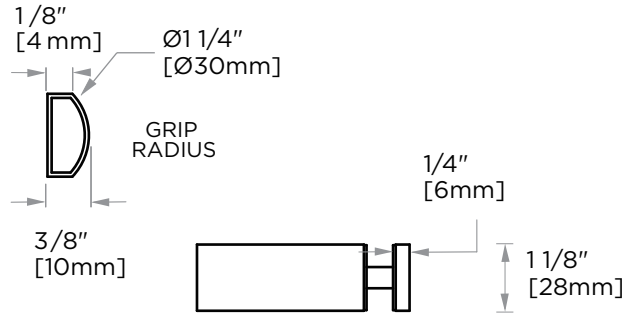

PORTO COLLECTION SINGLE SHOWER DOOR HANDLE 1377506

PRODUCT NAME: SINGLE SHOWER DOOR HANDLE

PRODUCT CODE: 1377506

MATERIAL: All-brass construction

KEY FEATURES: Contemporary design. Round and linear geometries. Sleek modern aesthetic.

NOTE: Dimensions and specifications are subject to change without notice.

HANDLES INFO

Components Included		
①	Handle	X1
②	Set Screw M6	X2
③	Fixing Bracket	X2
④	Rubber Gasket	X4

Mounting Kits Included		
	X1	Allen Key

GLASS INFO

Glass Hole C-C Distance		
A	8"/203mm	8" Shower Door Handle
	12"/305mm	12" Shower Door Handle
	18"/457mm	18" Shower Door Handle
	24"/610mm	24" Shower Door Handle
	36"/914mm	36" Shower Door Handle
B	1/2" (12mm)	Glass Hole Diameter
C	6-12mm	Glass Thickness