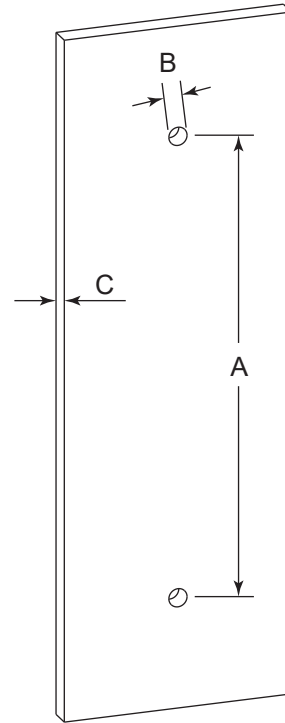

PORTO COLLECTION SINGLE SHOWER DOOR HANDLE 1377506

PRODUCT NAME: SINGLE SHOWER DOOR HANDLE

PRODUCT CODE: 1377506

MATERIAL: All-brass construction

KEY FEATURES: Contemporary design. Round and linear geometries. Sleek modern aesthetic.

NOTE: Dimensions and specifications are subject to change without notice.

HANDLES INFO

Components Included		
①	Handle	X1
②	Set Screw M6	X2
③	Fixing Bracket	X2
④	Rubber Gasket	X4

Mounting Kits Included		
	X1	Allen Key

GLASS INFO

Glass Hole C-C Distance		
A	8"/203mm	8" Shower Door Handle
	12"/305mm	12" Shower Door Handle
	18"/457mm	18" Shower Door Handle
	24"/610mm	24" Shower Door Handle
	36"/914mm	36" Shower Door Handle
B	1/2" (12mm)	Glass Hole Diameter
C	6-12mm	Glass Thickness