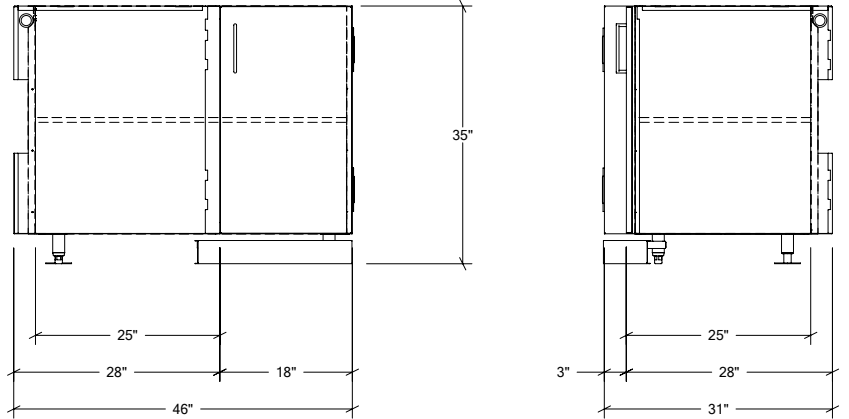

## HROK-STC-800027 | PURE

18" Corner Storage Cabinet 1 door  
right hinges

### Specifications

Collection:	PURE
Width:	46"
Depth:	31 1/8"
Material:	Stainless Steel 304
Thickness:	18 ga
Finish:	Brushed
Nbr doors / drawers	1
Hinges Position:	Right
Handle:	Standard
Installation:	Corner Between Cabinets
Packing dimensions:	35 1/4" x 50 1/4" x 37 3/8"