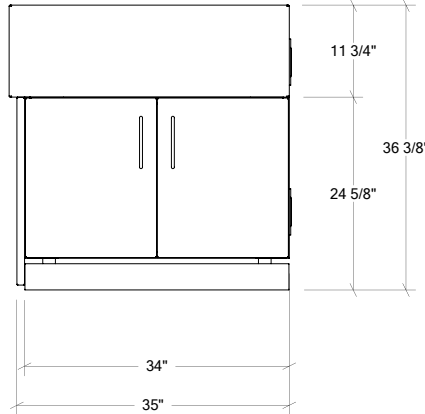

OUTDOOR KITCHEN CABINETS IN STAINLESS STEEL

HROK-SSSC-800011 | PURE

36" Sink Cabinet SocialCorner 2 doors

Specifications

Collection:	PURE
Width:	36"
Depth:	28"
Material:	Stainless Steel 304
Thickness:	18 ga
Finish:	Brushed
Nbr doors / drawers	2
Hinges Position:	n/a
Handle:	Standard
Installation:	End
Packing dimensions:	33 1/4" x 40 1/4" x 39 7/8"