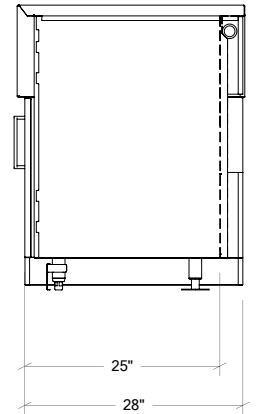

OUTDOOR KITCHEN CABINETS IN STAINLESS STEEL

HROK-SSSC-800011 | PURE

36" Sink Cabinet SocialCorner 2 doors

Specifications

Collection:	PURE
Width:	36"
Depth:	28"
Material:	Stainless Steel 304
Thickness:	18 ga
Finish:	Brushed
Nbr doors / drawers	2
Hinges Position:	n/a
Handle:	Standard
Installation:	End
Packing dimensions:	33 1/4" x 40 1/4" x 39 7/8"