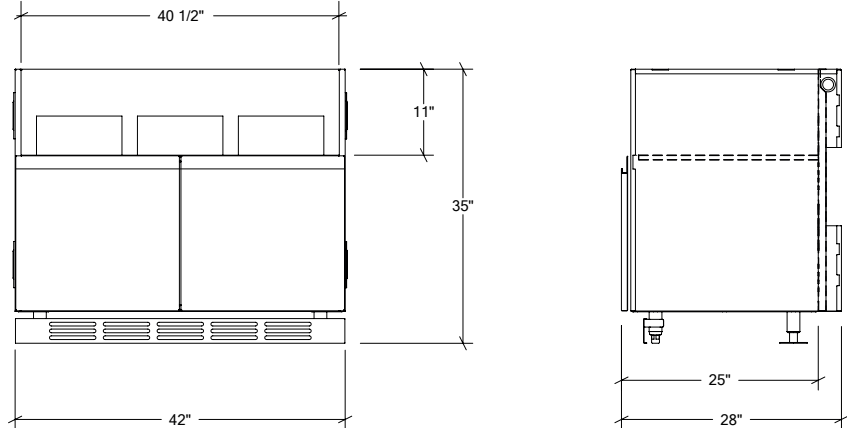

OUTDOOR KITCHEN CABINETS IN STAINLESS STEEL

HROK-GR-800216 | LINE

42" Grill Base Cabinet 2 doors

Specifications

Collection:	LINE
Width:	42"
Depth:	28"
Material:	Stainless Steel 304
Thickness:	18 ga
Finish:	Brushed
Nbr doors / drawers	2
Hinges Position:	n/a
Handle:	Standard
Installation:	Between Cabinets
Packing dimensions:	32 1/4" x 46 1/4" x 37 3/8"