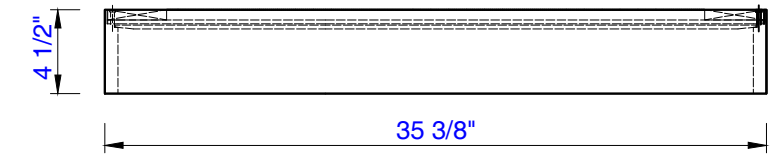

35.4"

Item Number:
803-M35.4-GW
803-M35.4-MGG
803-M35.4-NPW
803-M35.4-WLT

JAMES MARTIN

VANITIES™

Milan Series 35.4"
Rectangular Cube Mirror
Diagrams with Dimensions
page 01 of 01

900mm

Item Number:
803-M35.4-GW
803-M35.4-MGG
803-M35.4-NPW
803-M35.4-WLT

JAMES MARTIN

VANITIES™

Milan Series 900mm
Rectangular Cube Mirror
Diagrams with Dimensions
page 01 of 01