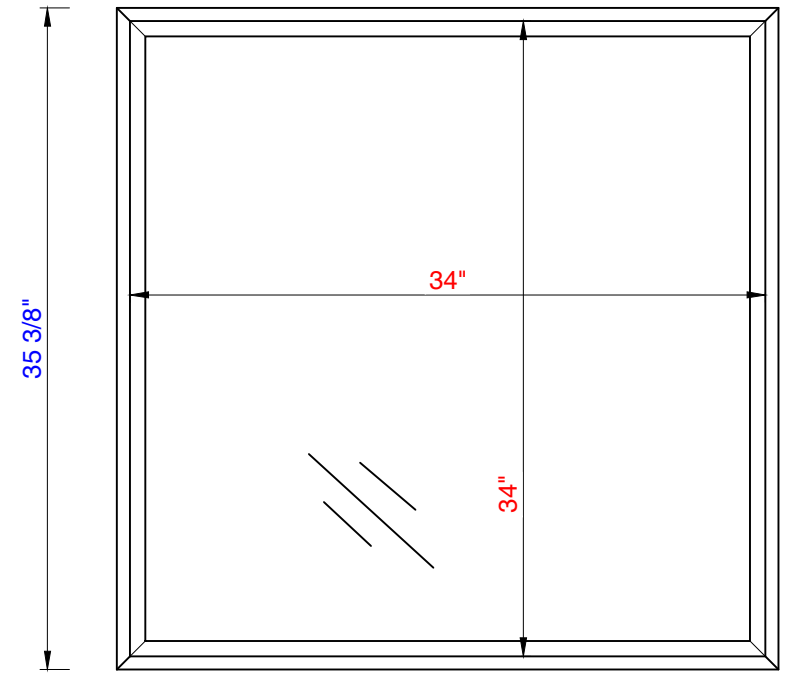

35.4"

Item Number:
803-M35.4-GW
803-M35.4-MGG
803-M35.4-NPW
803-M35.4-WLT

JAMES MARTIN

VANITIES™

Milan Series 35.4"
Rectangular Cube Mirror
Diagrams with Dimensions
page 01 of 01

900mm

Item Number:
803-M35.4-GW
803-M35.4-MGG
803-M35.4-NPW
803-M35.4-WLT

JAMES MARTIN

VANITIES™

Milan Series 900mm
Rectangular Cube Mirror
Diagrams with Dimensions
page 01 of 01