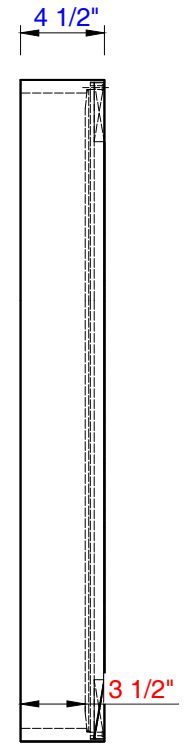

35.4"

Item Number:
803-M35.4-GW
803-M35.4-MGG
803-M35.4-NPW
803-M35.4-WLT

JAMES MARTIN

VANITIES™

Milan Series 35.4"
Rectangular Cube Mirror
Diagrams with Dimensions
page 01 of 01

900mm

Item Number:
803-M35.4-GW
803-M35.4-MGG
803-M35.4-NPW
803-M35.4-WLT

JAMES MARTIN

VANITIES™

Milan Series 900mm
Rectangular Cube Mirror
Diagrams with Dimensions
page 01 of 01