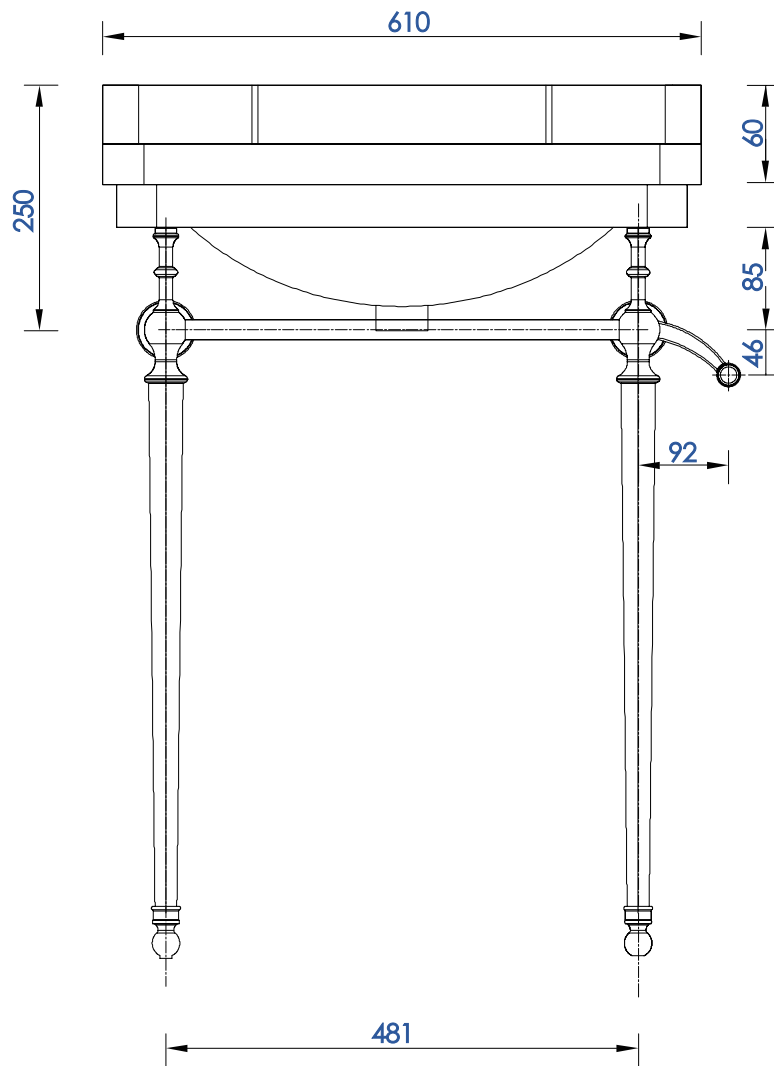

Diagrams with Dimensions  
page 03 of 03

NOTE ONE: Married Countertop is standard for this cabinet.

620mm

Item Number:

**318-V24-CHR-CRM**  
**318-V24-BRS-CRM**

JAMES MARTIN

VANITIES™

**Wellington 620mm Single Console  
Sink With Stand**

Diagrams with Dimensions  
page 01 of 03

NOTE ONE: Married Countertop is standard for this cabinet.

Version: 201906

620mm

Item Number:

318-V24-CHR-CRM  
318-V24-BRS-CRM

JAMES MARTIN

VANITIES™

Wellington 620mm Single Console  
Sink With Stand

Diagrams with Dimensions  
page 02 of 03

NOTE ONE: Married Countertop is standard for this cabinet.

Version: 201906

620mm

Item Number:

**318-V24-CHR-CRM**  
**318-V24-BRS-CRM**

JAMES MARTIN

VANITIES™

**Wellington 620mm Single Console  
Sink With Stand**

Diagrams with Dimensions  
page 03 of 03

NOTE ONE: Married Countertop is standard for this cabinet.