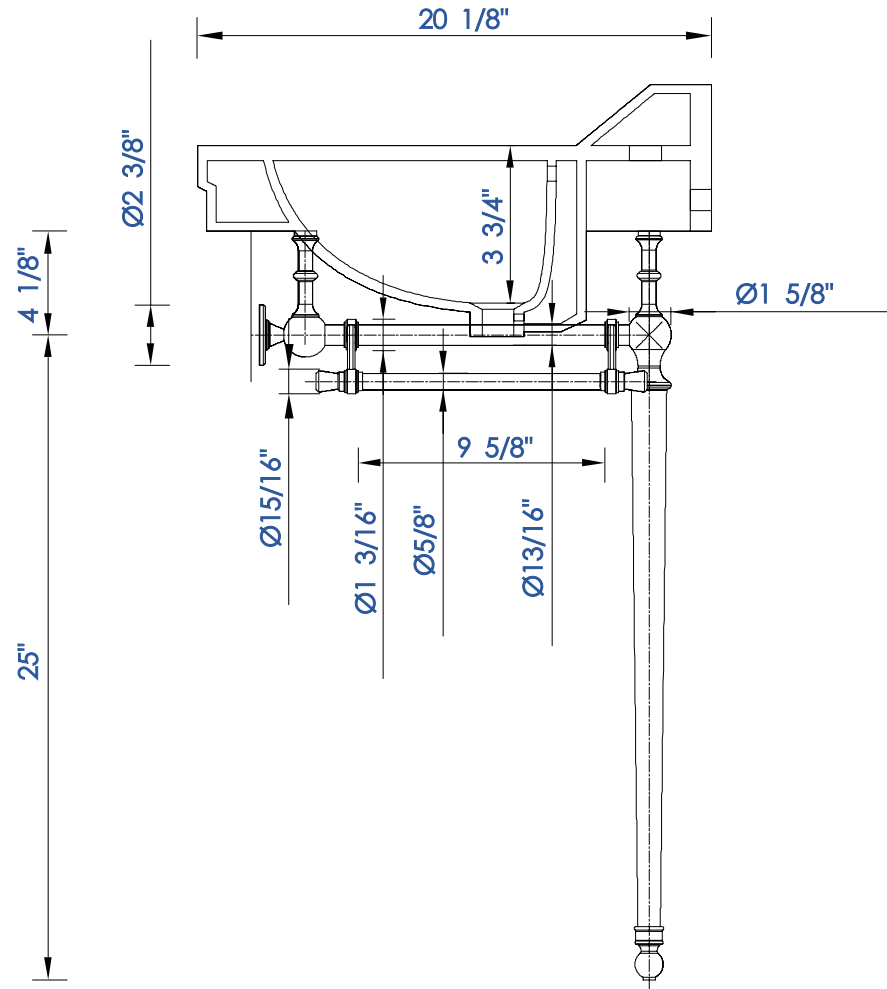

Diagrams with Dimensions  
page 03 of 03

NOTE ONE: Married Countertop is standard for this cabinet.

620mm

Item Number:

**318-V24-CHR-CRM**  
**318-V24-BRS-CRM**

JAMES MARTIN

VANITIES™

**Wellington 620mm Single Console  
Sink With Stand**

Diagrams with Dimensions  
page 01 of 03

NOTE ONE: Married Countertop is standard for this cabinet.

Version: 201906

620mm

Item Number:

318-V24-CHR-CRM  
318-V24-BRS-CRM

JAMES MARTIN

VANITIES™

Wellington 620mm Single Console  
Sink With Stand

Diagrams with Dimensions  
page 02 of 03

NOTE ONE: Married Countertop is standard for this cabinet.

Version: 201906

620mm

Item Number:

**318-V24-CHR-CRM**  
**318-V24-BRS-CRM**

JAMES MARTIN

VANITIES™

**Wellington 620mm Single Console  
Sink With Stand**

Diagrams with Dimensions  
page 03 of 03

NOTE ONE: Married Countertop is standard for this cabinet.