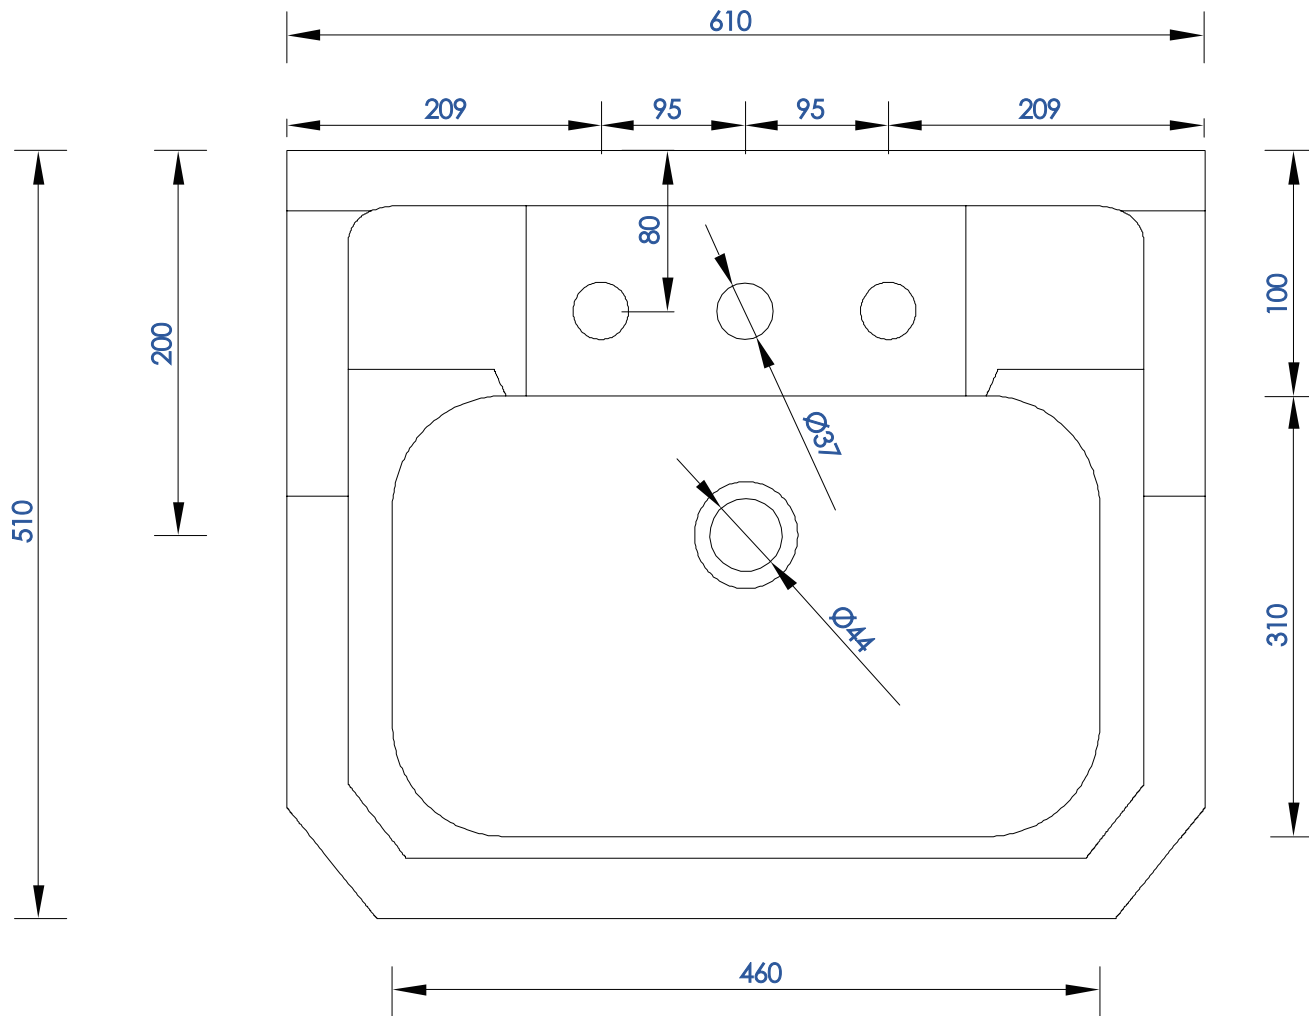

Diagrams with Dimensions  
page 03 of 03

NOTE ONE: Married Countertop is standard for this cabinet.

620mm

Item Number:

**318-V24-CHR-CRM**  
**318-V24-BRS-CRM**

JAMES MARTIN

VANITIES™

**Wellington 620mm Single Console  
Sink With Stand**

Diagrams with Dimensions  
page 01 of 03

NOTE ONE: Married Countertop is standard for this cabinet.

Version: 201906

620mm

Item Number:

318-V24-CHR-CRM  
318-V24-BRS-CRM

JAMES MARTIN

VANITIES™

Wellington 620mm Single Console  
Sink With Stand

Diagrams with Dimensions  
page 02 of 03

NOTE ONE: Married Countertop is standard for this cabinet.

Version: 201906

620mm

Item Number:

**318-V24-CHR-CRM**  
**318-V24-BRS-CRM**

JAMES MARTIN

VANITIES™

**Wellington 620mm Single Console  
Sink With Stand**

Diagrams with Dimensions  
page 03 of 03

NOTE ONE: Married Countertop is standard for this cabinet.