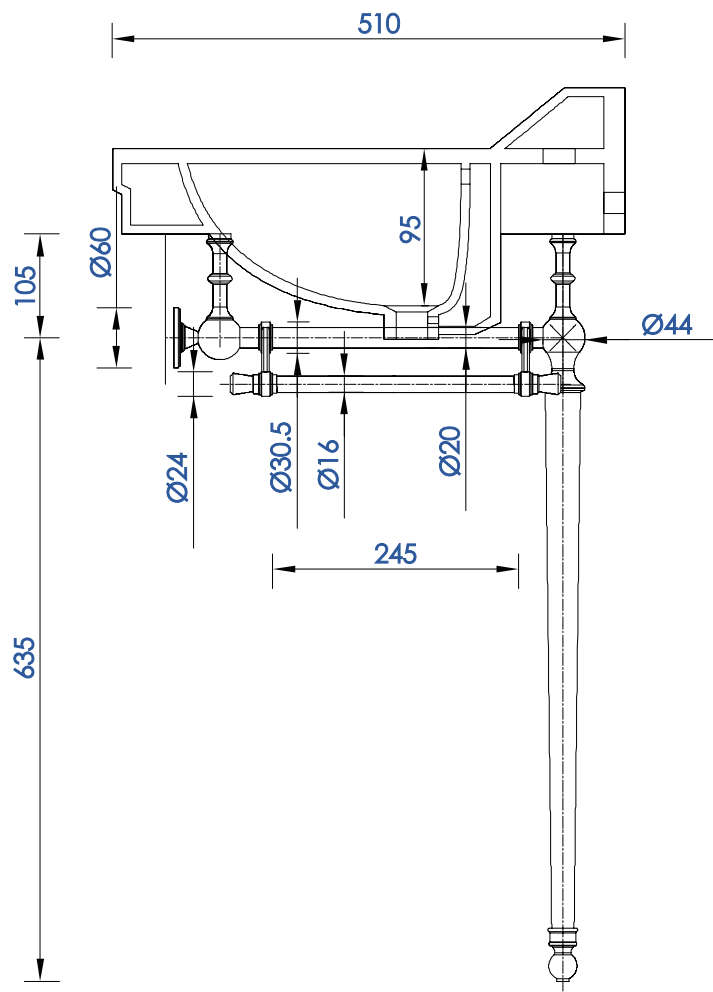

Diagrams with Dimensions  
page 03 of 03

NOTE ONE: Married Countertop is standard for this cabinet.

620mm

Item Number:

**318-V24-CHR-CRM**  
**318-V24-BRS-CRM**

JAMES MARTIN

VANITIES™

**Wellington 620mm Single Console  
Sink With Stand**

Diagrams with Dimensions  
page 01 of 03

NOTE ONE: Married Countertop is standard for this cabinet.

Version: 201906

620mm

Item Number:

318-V24-CHR-CRM  
318-V24-BRS-CRM

JAMES MARTIN

VANITIES™

Wellington 620mm Single Console  
Sink With Stand

Diagrams with Dimensions  
page 02 of 03

NOTE ONE: Married Countertop is standard for this cabinet.

Version: 201906

620mm

Item Number:

**318-V24-CHR-CRM**  
**318-V24-BRS-CRM**

JAMES MARTIN

VANITIES™

**Wellington 620mm Single Console  
Sink With Stand**

Diagrams with Dimensions  
page 03 of 03

NOTE ONE: Married Countertop is standard for this cabinet.