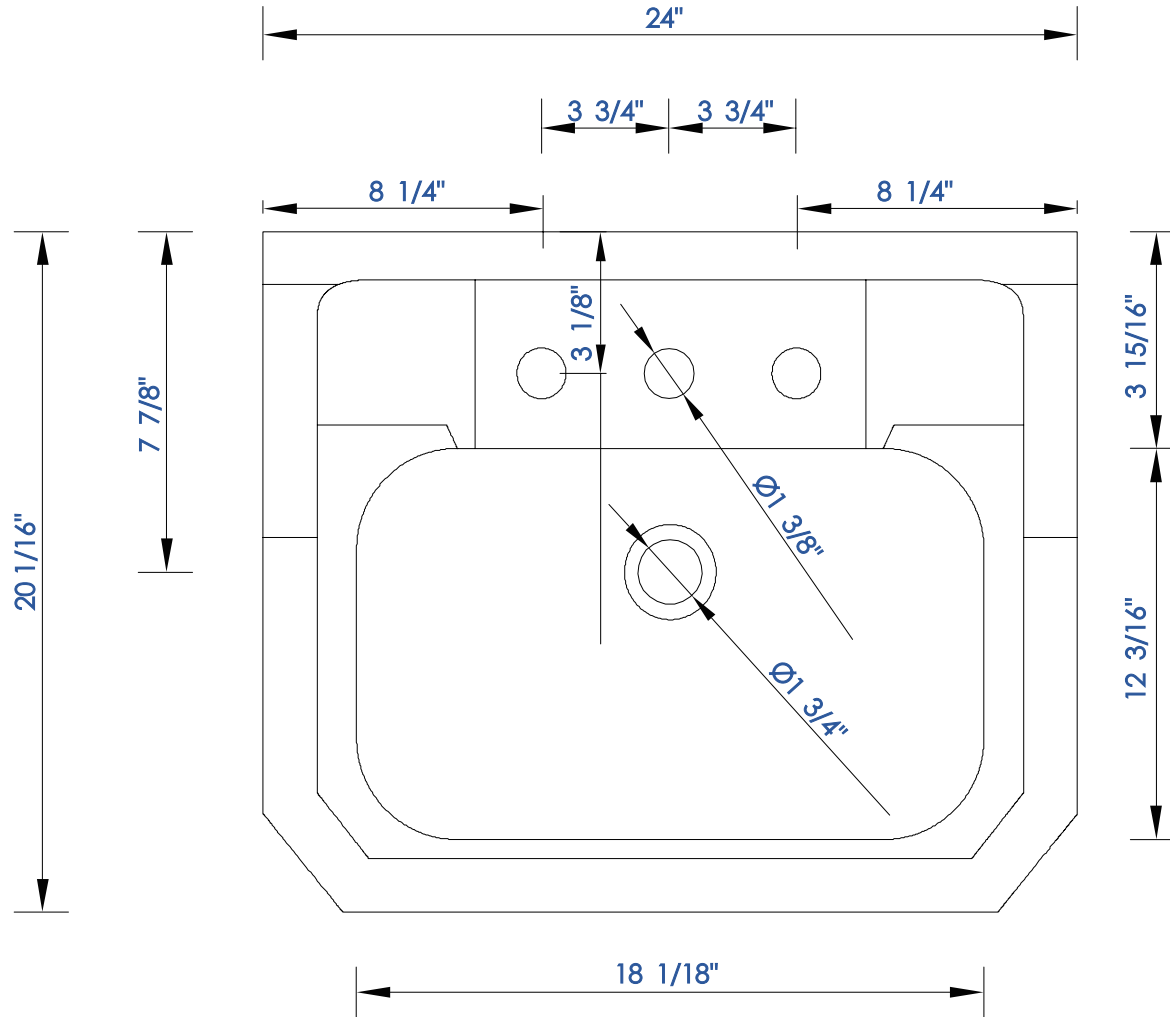

24"

Item Number:

318-V24-CHR-CRM  
318-V24-BRS-CRM

JAMES MARTIN

VANITIES™

Wellington 24" Single Console  
Sink With Stand

Diagrams with Dimensions  
page 01 of 03

NOTE ONE: Married Countertop is standard for this cabinet.

Version: 201906

24"

Item Number:

318-V24-CHR-CRM  
318-V24-BRS-CRM

JAMES MARTIN

VANITIES™

Wellington 24" Single Console  
Sink With Stand

Diagrams with Dimensions  
page 02 of 03

Diagrams with Dimensions  
page 03 of 03

NOTE ONE: Married Countertop is standard for this cabinet.

620mm

Item Number:

**318-V24-CHR-CRM**  
**318-V24-BRS-CRM**

JAMES MARTIN

VANITIES™

**Wellington 620mm Single Console  
Sink With Stand**

Diagrams with Dimensions  
page 01 of 03

NOTE ONE: Married Countertop is standard for this cabinet.

Version: 201906

620mm

Item Number:

318-V24-CHR-CRM  
318-V24-BRS-CRM

JAMES MARTIN

VANITIES™