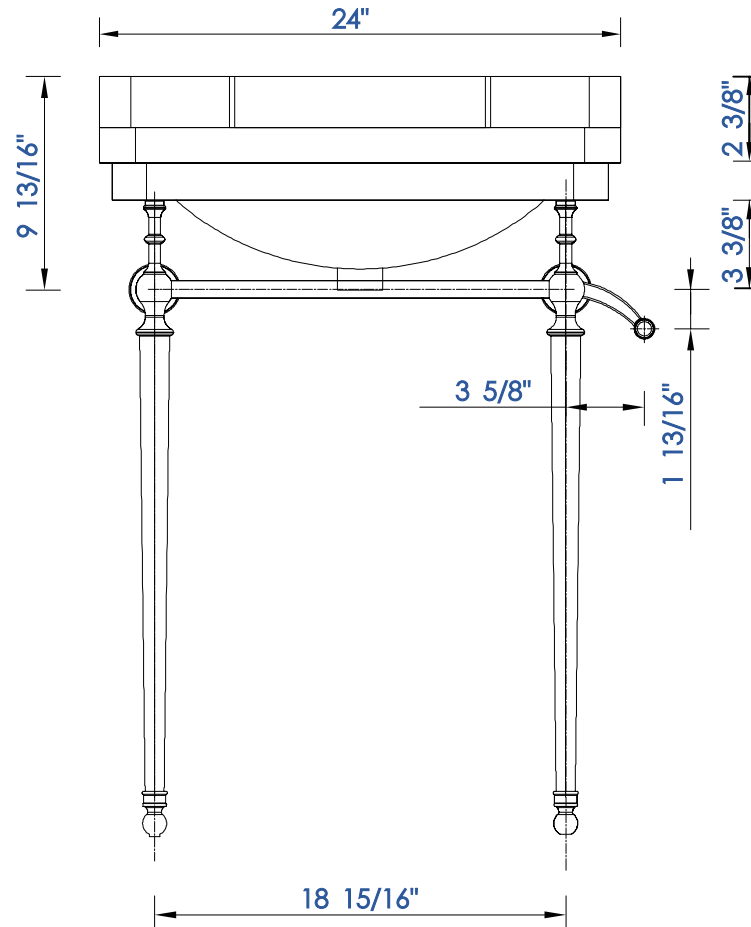

24"

Item Number:

318-V24-CHR-CRM  
318-V24-BRS-CRM

JAMES MARTIN

VANITIES™

Wellington 24" Single Console  
Sink With Stand

Diagrams with Dimensions  
page 01 of 03

NOTE ONE: Married Countertop is standard for this cabinet.

Version: 201906

24"

Item Number:

318-V24-CHR-CRM  
318-V24-BRS-CRM

JAMES MARTIN

VANITIES™

Wellington 24" Single Console  
Sink With Stand

Diagrams with Dimensions  
page 02 of 03

Diagrams with Dimensions  
page 03 of 03

NOTE ONE: Married Countertop is standard for this cabinet.

620mm

Item Number:

**318-V24-CHR-CRM**  
**318-V24-BRS-CRM**

JAMES MARTIN

VANITIES™

**Wellington 620mm Single Console  
Sink With Stand**

Wellington 620mm Single Console  
Sink With Stand

Diagrams with Dimensions  
page 02 of 03

NOTE ONE: Married Countertop is standard for this cabinet.

Version: 201906

620mm

Item Number:

**318-V24-CHR-CRM**  
**318-V24-BRS-CRM**