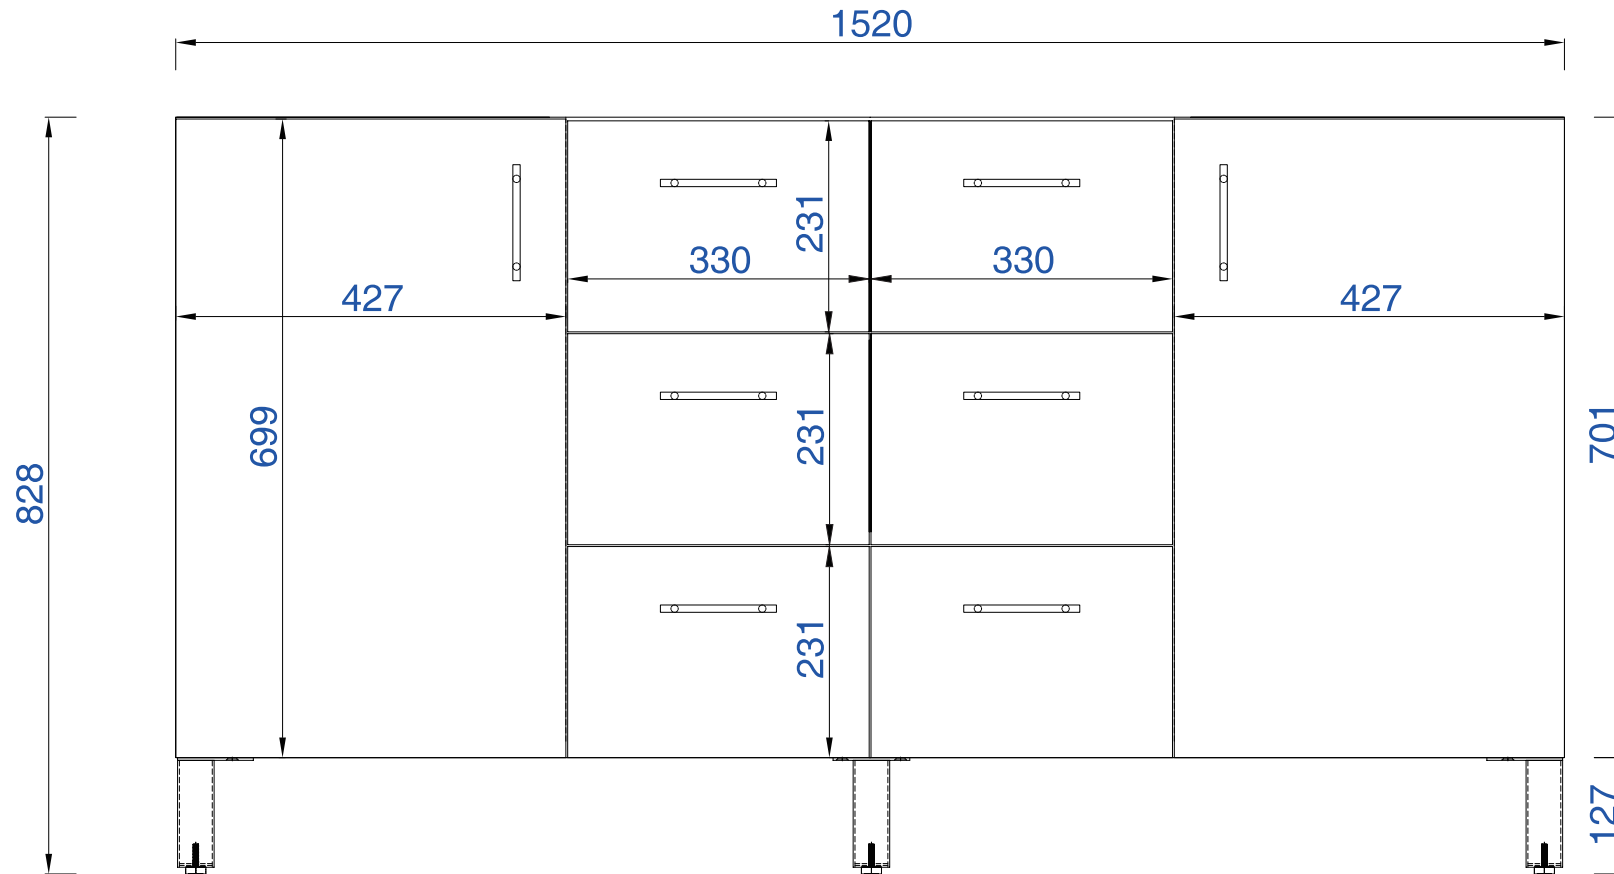

60" D

Item Number:

850-V60D-AWT
850-V60D-SOK

JAMES MARTIN

VANITIES

Metropolitan 60" Cabinet

Diagrams with Dimensions
page 01 of 03

NOTE ONE: Countertops are not shown in these diagrams. (Cabinet Only)
NOTE TWO: This vanity does not have a Backsplash.
Please consult our website for Countertop Diagrams: www.jamesmartinvanities.com

Please consult our website for Countertop Diagrams: www.jamesmartinvanities.com

1524mm

Item Number:

850-V60D-AWT
850-V60D-SOK

JAMES MARTIN

VANITIES

Metropolitan 1524mm Cabinet

Diagrams with Dimensions
page 01 of 03

Item Number:

850-V60D-AWT
850-V60D-SOK

JAMES MARTIN

VANITIES

Metropolitan 1524mm Cabinet

Diagrams with Dimensions
page 02 of 03

NOTE ONE: Countertops are not shown in these diagrams. (Cabinet Only)

NOTE TWO: Internal Shelves (Shown) are designed to align with sinks in James Martin's Optional Countertops. Customers' own countertops and sinks may align differently, and modification may be required. Please consult our website for Countertop Diagrams: www.jamesmartinvanities.com

1524mm

Item Number:

850-V60D-AWT
850-V60D-SOK

JAMES MARTIN

VANITIES

Metropolitan 1524mm Cabinet

Diagrams with Dimensions
page 03 of 03

NOTE ONE: Countertops are not shown in these diagrams. (Cabinet Only)