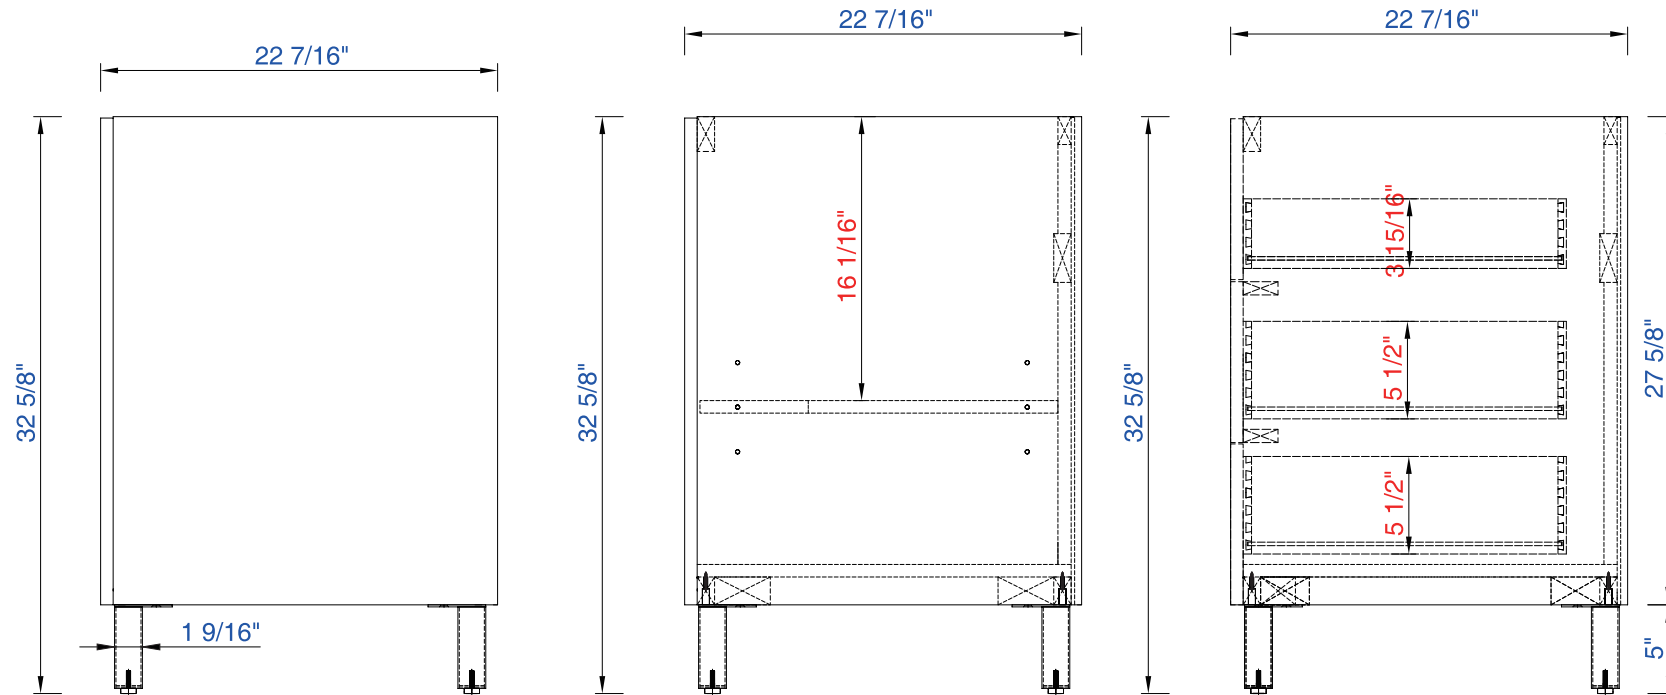

NOTE TWO: Internal Shelves (Shown) are designed to align with sinks in James Martin's Optional Countertops. Customers' own countertops and sinks may align differently, and modification may be required. Please consult our website for Countertop Diagrams: www.jamesmartinvanities.com

Item Number:

850-V60D-AWT
850-V60D-SOK

JAMES MARTIN

VANITIES

Metropolitan 60" Cabinet

Diagrams with Dimensions
page 03 of 03

NOTE ONE: Countertops are not shown in these diagrams. (Cabinet Only)

NOTE TWO: This vanity does not have a Backsplash.

Please consult our website for Countertop Diagrams: www.jamesmartinvanities.com

1524mm

Item Number:

850-V60D-AWT
850-V60D-SOK

JAMES MARTIN

VANITIES

Metropolitan 1524mm Cabinet

Diagrams with Dimensions
page 01 of 03

1524mm

Item Number:

850-V60D-AWT
850-V60D-SOK

JAMES MARTIN

VANITIES

Metropolitan 1524mm Cabinet

Diagrams with Dimensions
page 03 of 03

NOTE ONE: Countertops are not shown in these diagrams. (Cabinet Only)