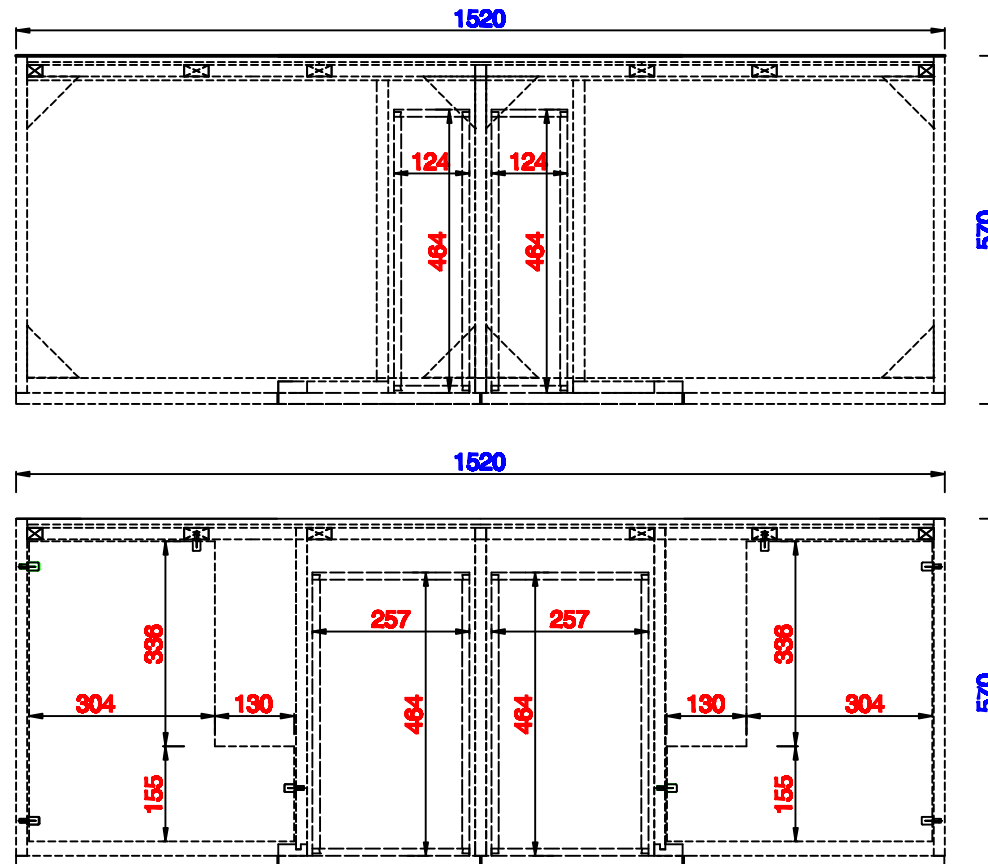

Please consult our website for Countertop Diagrams: www.jamesmartinvanities.com

1524mm

Item Number:

850-V60D-AWT
850-V60D-SOK

JAMES MARTIN

VANITIES

Metropolitan 1524mm Cabinet

Diagrams with Dimensions
page 01 of 03

Item Number:

850-V60D-AWT
850-V60D-SOK

JAMES MARTIN

VANITIES

Metropolitan 1524mm Cabinet

Diagrams with Dimensions
page 02 of 03

NOTE ONE: Countertops are not shown in these diagrams. (Cabinet Only)

NOTE TWO: Internal Shelves (Shown) are designed to align with sinks in James Martin's Optional Countertops. Customers' own countertops and sinks may align differently, and modification may be required. Please consult our website for Countertop Diagrams: www.jamesmartinvanities.com

1524mm

Item Number:

850-V60D-AWT
850-V60D-SOK

JAMES MARTIN

VANITIES

Metropolitan 1524mm Cabinet

Diagrams with Dimensions
page 03 of 03

NOTE ONE: Countertops are not shown in these diagrams. (Cabinet Only)