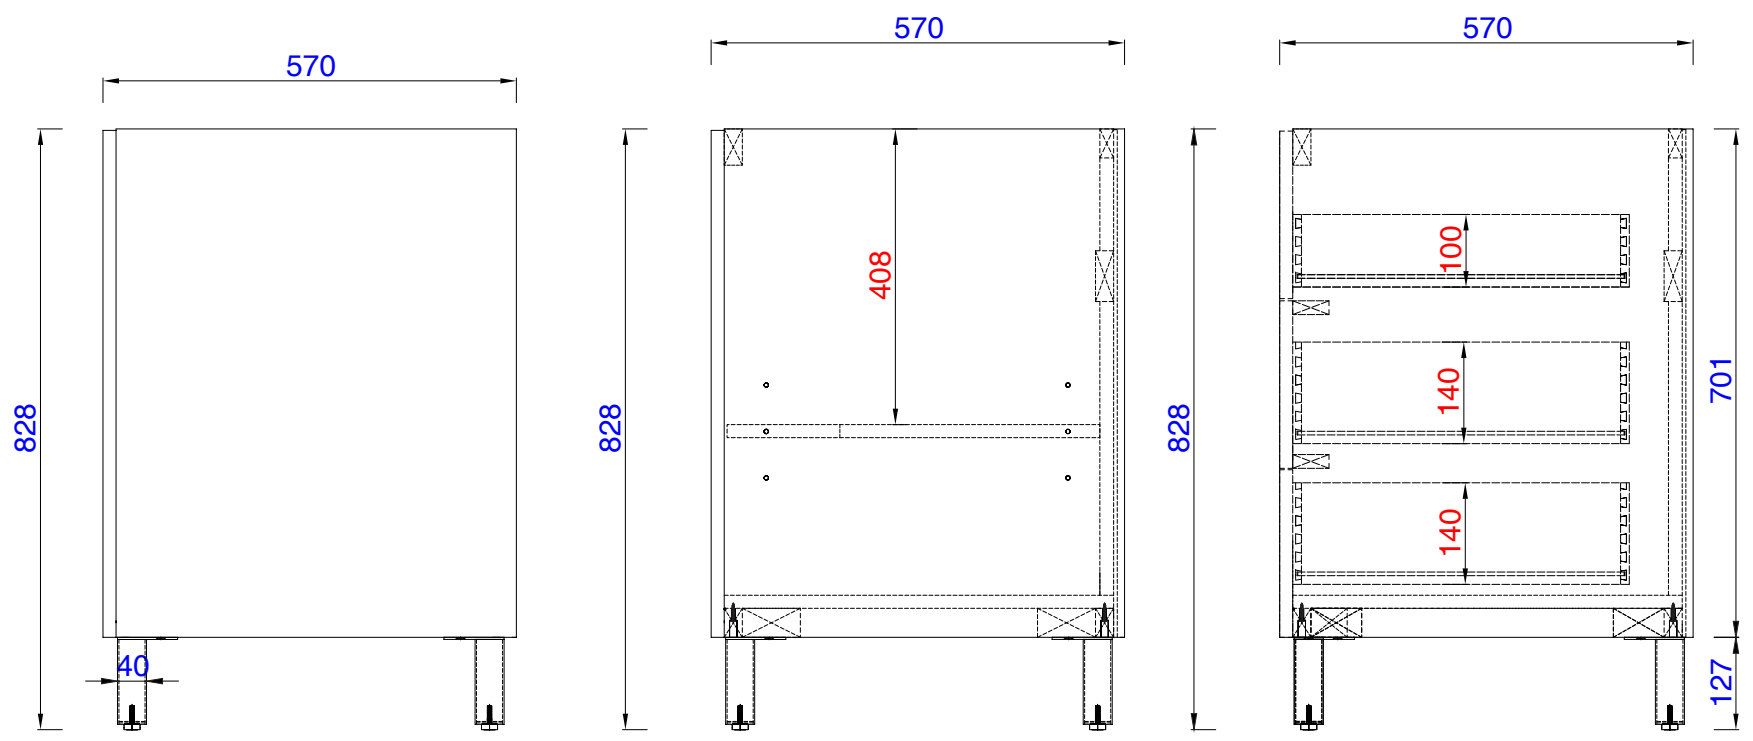

Please consult our website for Countertop Diagrams: www.jamesmartinvanities.com

1524mm

Item Number:

850-V60D-AWT
850-V60D-SOK

JAMES MARTIN

VANITIES

Metropolitan 1524mm Cabinet

Diagrams with Dimensions
page 01 of 03

Item Number:

850-V60D-AWT
850-V60D-SOK

JAMES MARTIN

VANITIES

Metropolitan 1524mm Cabinet

Diagrams with Dimensions
page 02 of 03

NOTE ONE: Countertops are not shown in these diagrams. (Cabinet Only)

NOTE TWO: Internal Shelves (Shown) are designed to align with sinks in James Martin's Optional Countertops. Customers' own countertops and sinks may align differently, and modification may be required. Please consult our website for Countertop Diagrams: www.jamesmartinvanities.com

1524mm

Item Number:

850-V60D-AWT
850-V60D-SOK

JAMES MARTIN

VANITIES

Metropolitan 1524mm Cabinet

Diagrams with Dimensions
page 03 of 03

NOTE ONE: Countertops are not shown in these diagrams. (Cabinet Only)