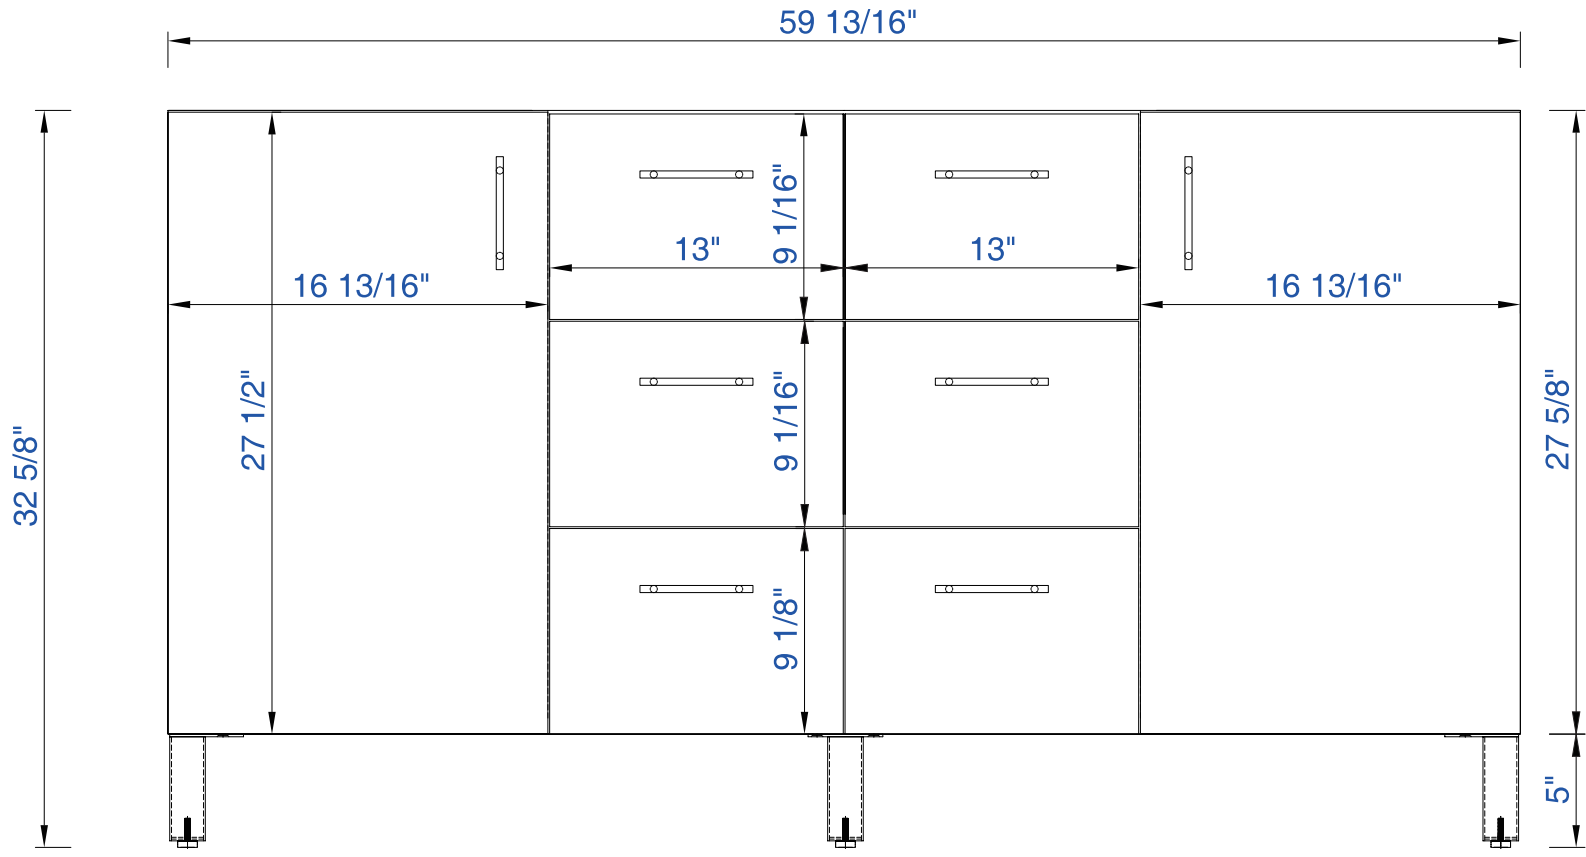

60" D

Item Number:

850-V60D-AWT
850-V60D-SOK

JAMES MARTIN

VANITIES

Metropolitan 60" Cabinet

Diagrams with Dimensions
page 01 of 03

NOTE ONE: Countertops are not shown in these diagrams. (Cabinet Only)
NOTE TWO: This vanity does not have a Backsplash.
Please consult our website for Countertop Diagrams: www.jamesmartinvanities.com

60" D

Item Number:

850-V60D-AWT
850-V60D-SOK

JAMES MARTIN

VANITIES

Metropolitan 60" Cabinet

Diagrams with Dimensions
page 02 of 03

NOTE ONE: Countertops are not shown in these diagrams. (Cabinet Only)

Please consult our website for Countertop Diagrams: www.jamesmartinvanities.com

1524mm

Item Number:

850-V60D-AWT
850-V60D-SOK

JAMES MARTIN

VANITIES

Metropolitan 1524mm Cabinet

Diagrams with Dimensions
page 01 of 03

1524mm

Item Number:

850-V60D-AWT
850-V60D-SOK

JAMES MARTIN

VANITIES

Metropolitan 1524mm Cabinet

Diagrams with Dimensions
page 03 of 03

NOTE ONE: Countertops are not shown in these diagrams. (Cabinet Only)