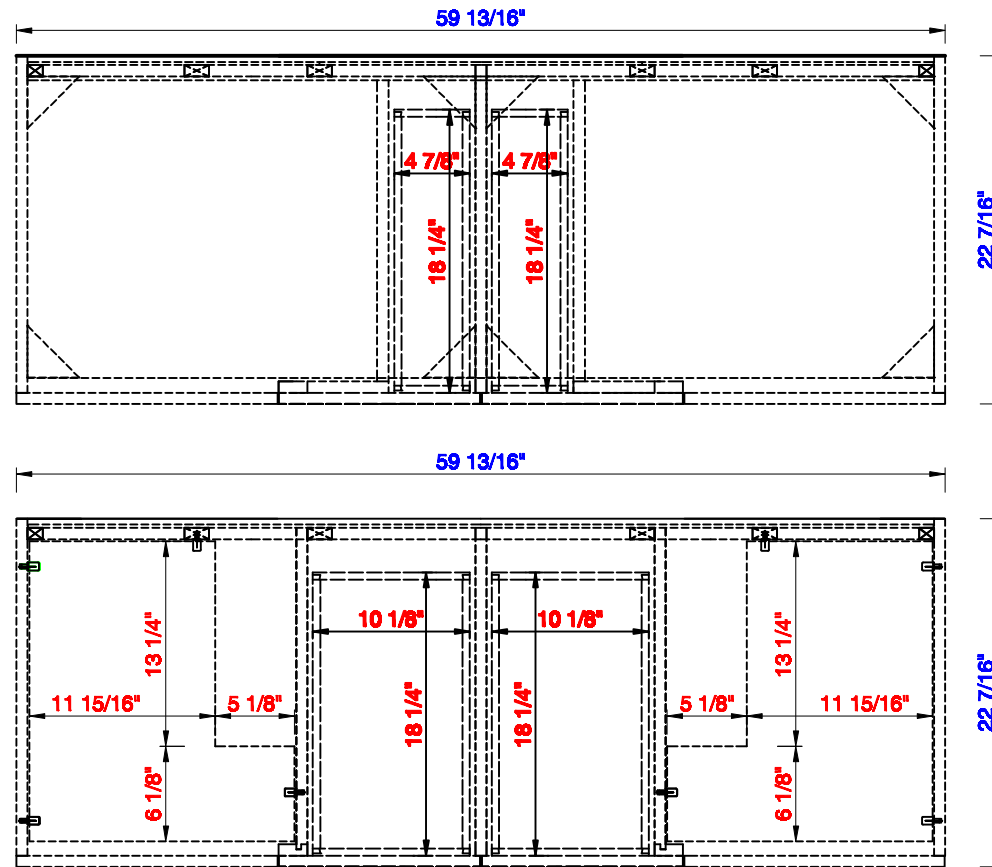

60" D

Item Number:

850-V60D-AWT
850-V60D-SOK

JAMES MARTIN

VANITIES

Metropolitan 60" Cabinet

Diagrams with Dimensions
page 01 of 03

NOTE ONE: Countertops are not shown in these diagrams. (Cabinet Only)
NOTE TWO: This vanity does not have a Backsplash.
Please consult our website for Countertop Diagrams: www.jamesmartinvanities.com

60" D

Item Number:

850-V60D-AWT
850-V60D-SOK

JAMES MARTIN

VANITIES

Metropolitan 60" Cabinet

Diagrams with Dimensions
page 02 of 03

NOTE ONE: Countertops are not shown in these diagrams. (Cabinet Only)

NOTE TWO: Internal Shelves (Shown) are designed to align with sinks in James Martin's Optional Countertops. Customers' own countertops and sinks may align differently, and modification may be required. Please consult our website for Countertop Diagrams: www.jamesmartinvanities.com

Please consult our website for Countertop Diagrams: www.jamesmartinvanities.com

1524mm

Item Number:

850-V60D-AWT
850-V60D-SOK

JAMES MARTIN

VANITIES

Metropolitan 1524mm Cabinet

Diagrams with Dimensions
page 01 of 03