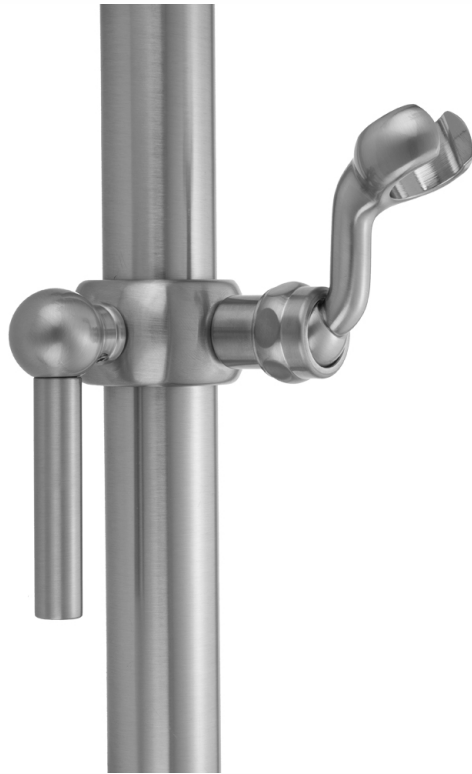

Contempo Grab Bar Fork Handshower Slider

Model #: SL32-

FEATURES:

- Sliding handshower mount for all luxury grab bars
- All brass construction, fully polished & plated
- Adjustable tilt of swivel fork handshower bracket allows for use of handshower at desired angle
- ADA compliant lever handle
- Grab Bar Sold Separately

AVAILABLE FINISHES:

Polished Chrome (PCH)	Satin Chrome (SC)	Bronze Umber (BU)
Satin Nickel (SN)	Pewter (PEW)	Caramel Bronze (CB)
Polished Nickel (PN)	Antique Brass (AB)	Antique Copper (ACU)
Oil-Rubbed Bronze (ORB)	Polished Brass (PB)	Polished Copper (PCU)
Vintage Bronze (VB)	Satin Brass (SB)	Matte Black (MBK)
Satin Gold (SG)	Polished Gold (PG)	Black Nickel (BKN)
Bombay Gold (BG)	Jewelers Gold (JG)	Europa Bronze (EB)
White (WH)	Sedona Beige (SDB)	Tristan Brass (TB)
Unlacquered Brass (ULB)	Satin Cooper (SCU)	