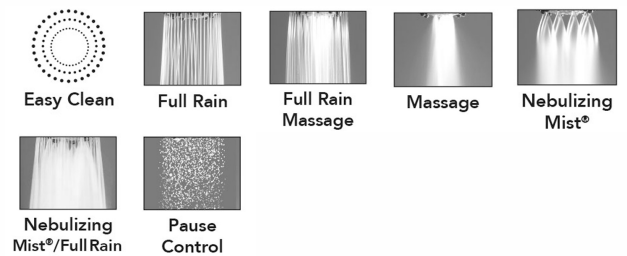

SHOWERALL® 6 Function Handshower with JX7® Technology - 2.0 GPM

Model #: S465-2.0-

FEATURES:

- 4" face 6 function handshower with pause control to conserve water
- 1/2" IPS Male threads
- Pause control is not a positive shut-off
- 2.0 GPM—WaterSense approved
- Available flow rates: 2.5, 2.0, 1.75 & 1.5 GPM
- JX7® Technology

AVAILABLE FINISHES:

Polished Chrome (PCH) Satin Nickel (SN) Polished Nickel (PN)
Polished Brass (PB)

SPECIFICATION DRAWING:

SPRAY PATTERNS:

COMPLIANCES:

CEC

Complies with: ASME A112.18.1-2012/CSA B125.1-12