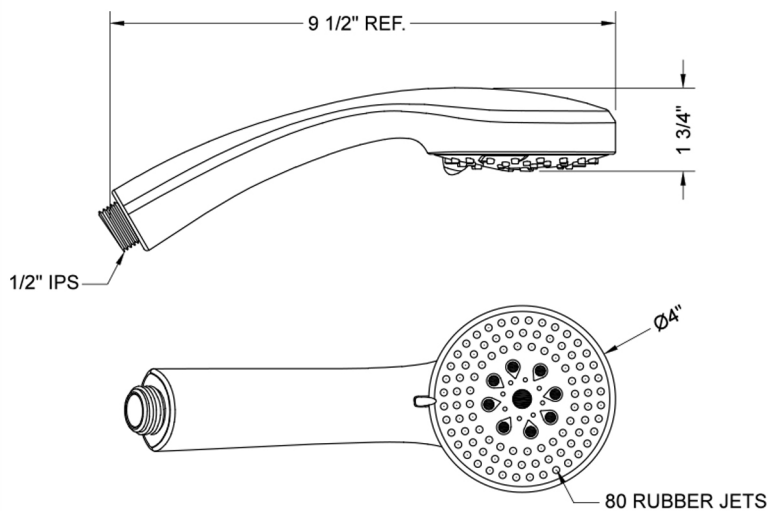

SHOWERALL® 6 Function Handshower with JX7® Technology - 2.0 GPM

Model #: S465-2.0-

FEATURES:

- 4" face 6 function handshower with pause control to conserve water
- 1/2" IPS Male threads
- Pause control is not a positive shut-off
- 2.0 GPM—WaterSense approved
- Available flow rates: 2.5, 2.0, 1.75 & 1.5 GPM
- JX7® Technology

AVAILABLE FINISHES:

Polished Chrome (PCH) Satin Nickel (SN) Polished Nickel (PN)
Polished Brass (PB)

SPECIFICATION DRAWING:

SPRAY PATTERNS:

COMPLIANCES:

CEC

Complies with: ASME A112.18.1-2012/CSA B125.1-12