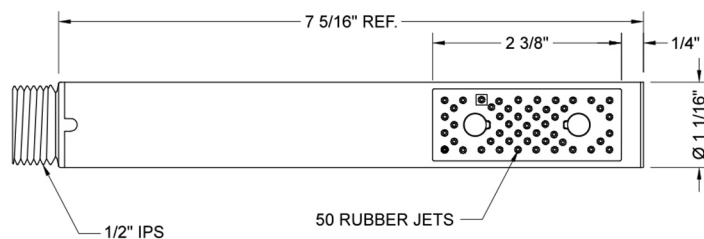

SPRAY PATTERNS:

COMPLIANCES:

Complies with: ASME A112.18.1-2012/CSA B125.1-12