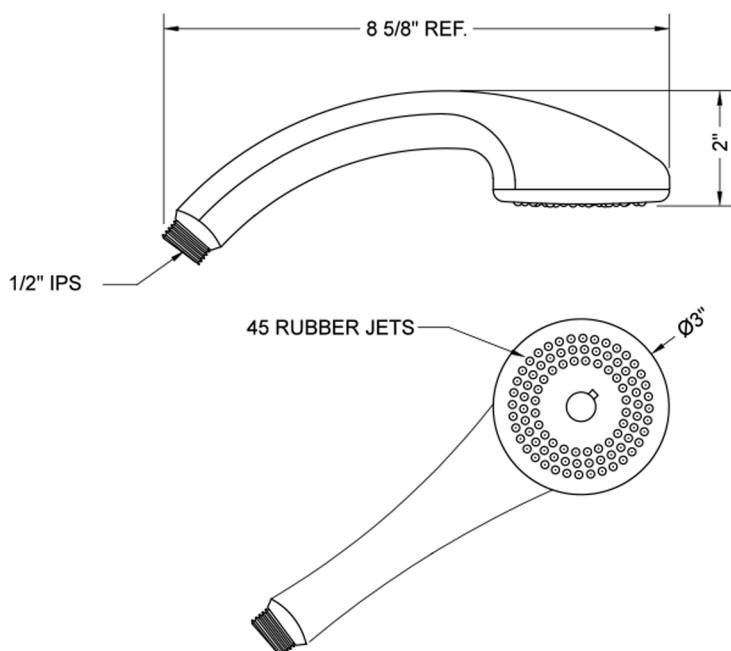

## Maya Handshower- 1.5 GPM

**Model #: S421-1.5-**

### FEATURES:

- Single function handshower
- 1/2" Male threads
- Comfortable ergonomic design
- Not available in: EB, SDB, TB, WH

### SPECIFICATION DRAWING: