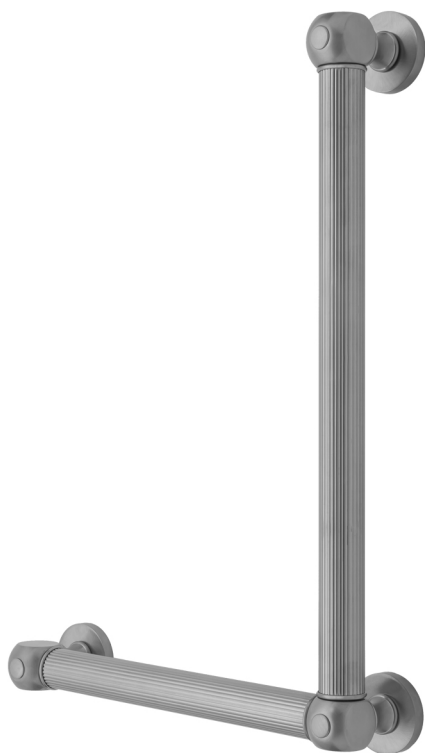

## G71 32H x 16W 90° Left Hand Grab Bar

Model #: **G71-32H-16W-LH-**

### FEATURES:

- ADA compliant when properly installed
- All brass construction, fully polished & plated
- All grab bars can be custom sized. Contact JACLO for pricing & availability
- Optional handshower sliders and toilet paper/wash cloth holders can be added only upon initial order
- Grab bars over 32" REQUIRE a middle post

### AVAILABLE FINISHES:

Polished Chrome (PCH)	Satin Chrome (SC)	Bronze Umber (BU)
Satin Nickel (SN)	Pewter (PEW)	Caramel Bronze (CB)
Polished Nickel (PN)	Antique Brass (AB)	Antique Copper (ACU)
Oil-Rubbed Bronze (ORB)	Polished Brass (PB)	Polished Copper (PCU)
Vintage Bronze (VB)	Satin Brass (SB)	Rose Gold (RG)
Matte Black (MBK)	Satin Gold (SG)	Polished Gold (PG)
Black Nickel (BKN)	Bombay Gold (BG)	Jewelers Gold (JG)
Europa Bronze (EB)	White (WH)	Sedona Beige (SDB)
Tristan Brass (TB)	Unlacquered Brass (ULB)	Satin Cooper (SCU)

### SPECIFICATION DRAWING:

BRASS LUXURY GRAB BAR			
PART. #	DESCRIPTION	A H	B W
G71-12H-12W	CENTER TO CENTER	12"	12"
G71-12H-16W	CENTER TO CENTER	12"	16"
G71-12H-24W	CENTER TO CENTER	12"	24"
G71-12H-32W	CENTER TO CENTER	12"	32"
G71-16H-12W	CENTER TO CENTER	16"	12"
G71-16H-16W	CENTER TO CENTER	16"	16"
G71-16H-24W	CENTER TO CENTER	16"	24"
G71-16H-32W	CENTER TO CENTER	16"	32"
G71-24H-12W	CENTER TO CENTER	24"	12"
G71-24H-16W	CENTER TO CENTER	24"	16"
G71-24H-24W	CENTER TO CENTER	24"	24"
G71-24H-32W	CENTER TO CENTER	24"	32"
G71-32H-12W	CENTER TO CENTER	32"	12"
G71-32H-16W	CENTER TO CENTER	32"	16"
G71-32H-24W	CENTER TO CENTER	32"	24"
G71-32H-32W	CENTER TO CENTER	32"	32"