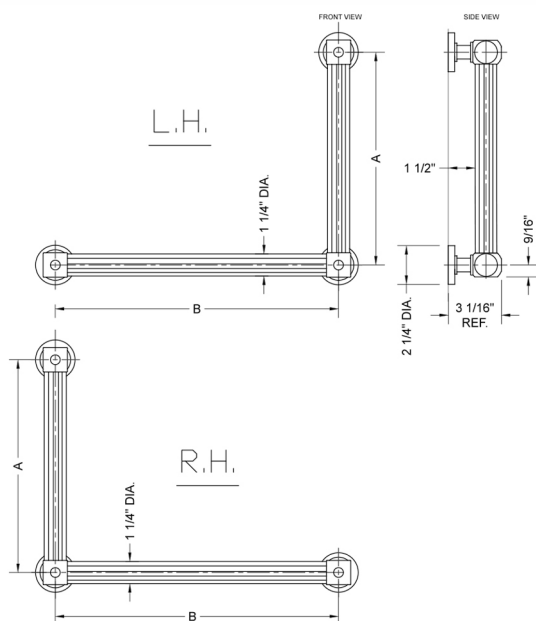

## G71 32H x 16W 90° Left Hand Grab Bar

Model #: **G71-32H-16W-LH-**

### FEATURES:

- ADA compliant when properly installed
- All brass construction, fully polished & plated
- All grab bars can be custom sized. Contact JACLO for pricing & availability
- Optional handshower sliders and toilet paper/wash cloth holders can be added only upon initial order
- Grab bars over 32" REQUIRE a middle post

### SPECIFICATION DRAWING:

BRASS LUXURY GRAB BAR			
PART. #	DESCRIPTION	A H	B W
G71-12H-12W	CENTER TO CENTER	12"	12"
G71-12H-16W	CENTER TO CENTER	12"	16"
G71-12H-24W	CENTER TO CENTER	12"	24"
G71-12H-32W	CENTER TO CENTER	12"	32"
G71-16H-12W	CENTER TO CENTER	16"	12"
G71-16H-16W	CENTER TO CENTER	16"	16"
G71-16H-24W	CENTER TO CENTER	16"	24"
G71-16H-32W	CENTER TO CENTER	16"	32"
G71-24H-12W	CENTER TO CENTER	24"	12"
G71-24H-16W	CENTER TO CENTER	24"	16"
G71-24H-24W	CENTER TO CENTER	24"	24"
G71-24H-32W	CENTER TO CENTER	24"	32"
G71-32H-12W	CENTER TO CENTER	32"	12"
G71-32H-16W	CENTER TO CENTER	32"	16"
G71-32H-24W	CENTER TO CENTER	32"	24"
G71-32H-32W	CENTER TO CENTER	32"	32"