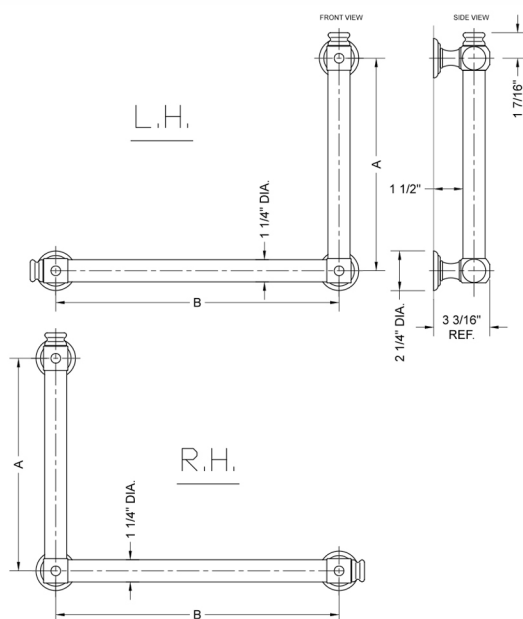

G60 32H x 32W 90° Grab Bar

Model #: **G60-32H-32W-**

FEATURES:

- ADA compliant when properly installed
- All brass construction, fully polished & plated
- All grab bars can be custom sized. Contact JACLO for pricing & availability
- Optional handshower sliders and toilet paper/wash cloth holders can be added only upon initial order
- Grab bars over 32" REQUIRE a middle post

SPECIFICATION DRAWING:

BRASS LUXURY GRAB BAR			
PART. #	DESCRIPTION	A H	B W
G60-12H-12W	CENTER TO CENTER	12"	12"
G60-12H-16W	CENTER TO CENTER	12"	16"
G60-12H-24W	CENTER TO CENTER	12"	24"
G60-12H-32W	CENTER TO CENTER	12"	32"
G60-16H-12W	CENTER TO CENTER	16"	12"
G60-16H-16W	CENTER TO CENTER	16"	16"
G60-16H-24W	CENTER TO CENTER	16"	24"
G60-16H-32W	CENTER TO CENTER	16"	32"
G60-24H-12W	CENTER TO CENTER	24"	12"
G60-24H-16W	CENTER TO CENTER	24"	16"
G60-24H-24W	CENTER TO CENTER	24"	24"
G60-24H-32W	CENTER TO CENTER	24"	32"
G60-32H-12W	CENTER TO CENTER	32"	12"
G60-32H-16W	CENTER TO CENTER	32"	16"
G60-32H-24W	CENTER TO CENTER	32"	24"
G60-32H-32W	CENTER TO CENTER	32"	32"