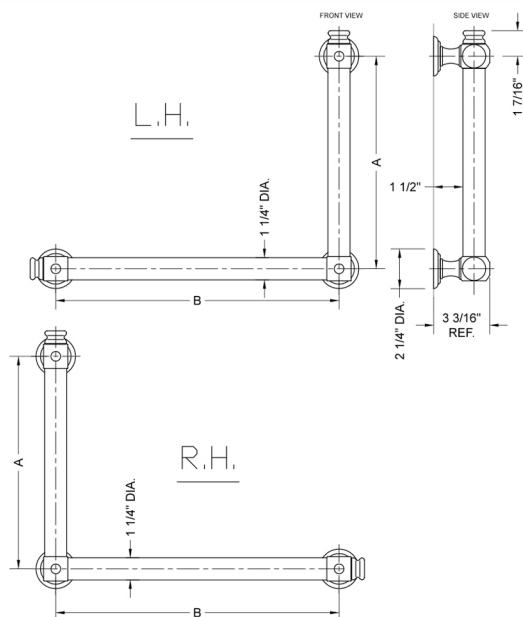

## G60 32H x 12W 90° Left Hand Grab Bar

Model #: **G60-32H-12W-LH-**

### FEATURES:

- ADA compliant when properly installed
- All brass construction, fully polished & plated
- All grab bars can be custom sized. Contact JACLO for pricing & availability
- Optional handshower sliders and toilet paper/wash cloth holders can be added only upon initial order
- Grab bars over 32" REQUIRE a middle post

### SPECIFICATION DRAWING:

BRASS LUXURY GRAB BAR			
PART. #	DESCRIPTION	A H	B W
G60-12H-12W	CENTER TO CENTER	12"	12"
G60-12H-16W	CENTER TO CENTER	12"	16"
G60-12H-24W	CENTER TO CENTER	12"	24"
G60-12H-32W	CENTER TO CENTER	12"	32"
G60-16H-12W	CENTER TO CENTER	16"	12"
G60-16H-16W	CENTER TO CENTER	16"	16"
G60-16H-24W	CENTER TO CENTER	16"	24"
G60-16H-32W	CENTER TO CENTER	16"	32"
G60-24H-12W	CENTER TO CENTER	24"	12"
G60-24H-16W	CENTER TO CENTER	24"	16"
G60-24H-24W	CENTER TO CENTER	24"	24"
G60-24H-32W	CENTER TO CENTER	24"	32"
G60-32H-12W	CENTER TO CENTER	32"	12"
G60-32H-16W	CENTER TO CENTER	32"	16"
G60-32H-24W	CENTER TO CENTER	32"	24"
G60-32H-32W	CENTER TO CENTER	32"	32"