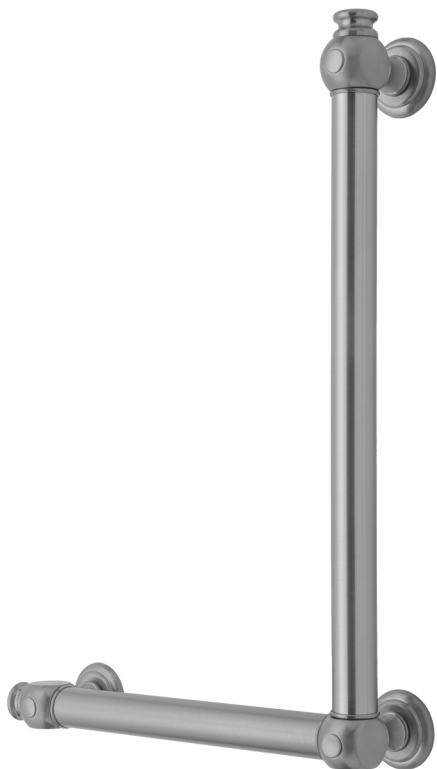

## G60 32H x 12W 90° Left Hand Grab Bar

Model #: **G60-32H-12W-LH-**

### FEATURES:

- ADA compliant when properly installed
- All brass construction, fully polished & plated
- All grab bars can be custom sized. Contact JACLO for pricing & availability
- Optional handshower sliders and toilet paper/wash cloth holders can be added only upon initial order
- Grab bars over 32" REQUIRE a middle post

### AVAILABLE FINISHES:

Polished Chrome (PCH)	Satin Chrome (SC)	Bronze Umber (BU)
Satin Nickel (SN)	Pewter (PEW)	Caramel Bronze (CB)
Polished Nickel (PN)	Antique Brass (AB)	Antique Copper (ACU)
Oil-Rubbed Bronze (ORB)	Polished Brass (PB)	Polished Copper (PCU)
Vintage Bronze (VB)	Satin Brass (SB)	Rose Gold (RG)
Matte Black (MBK)	Satin Gold (SG)	Polished Gold (PG)
Black Nickel (BKN)	Bombay Gold (BG)	Jewelers Gold (JG)
Europa Bronze (EB)	White (WH)	Sedona Beige (SDB)
Tristan Brass (TB)	Unlacquered Brass (ULB)	Satin Cooper (SCU)

### SPECIFICATION DRAWING:

BRASS LUXURY GRAB BAR			
PART. #	DESCRIPTION	A H	B W
G60-12H-12W	CENTER TO CENTER	12"	12"
G60-12H-16W	CENTER TO CENTER	12"	16"
G60-12H-24W	CENTER TO CENTER	12"	24"
G60-12H-32W	CENTER TO CENTER	12"	32"
G60-16H-12W	CENTER TO CENTER	16"	12"
G60-16H-16W	CENTER TO CENTER	16"	16"
G60-16H-24W	CENTER TO CENTER	16"	24"
G60-16H-32W	CENTER TO CENTER	16"	32"
G60-24H-12W	CENTER TO CENTER	24"	12"
G60-24H-16W	CENTER TO CENTER	24"	16"
G60-24H-24W	CENTER TO CENTER	24"	24"
G60-24H-32W	CENTER TO CENTER	24"	32"
G60-32H-12W	CENTER TO CENTER	32"	12"
G60-32H-16W	CENTER TO CENTER	32"	16"
G60-32H-24W	CENTER TO CENTER	32"	24"
G60-32H-32W	CENTER TO CENTER	32"	32"