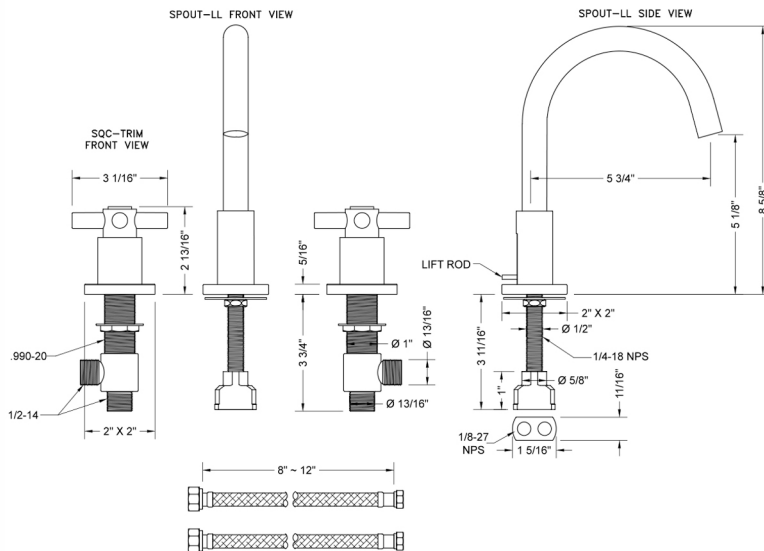

Uptown Contempo Faucet with Square Escutcheons & Contempo Cross Handles -1.2 GPM

Model #: 8881-SQC-1.2-

FEATURES:

- All brass 8" - 12" widespread faucet includes brass pop-up drain with overflow
- 1/4 turn ceramic valves
- Swivel Spout (For Stationary Spout option, contact JACLO)
- Available Flow Rates: 1.5, 1.2 & 0.5 GPM. Additional flow rate (aerator) options available. Contact JACLO.
- 5 3/4" spout reach
- Spout Hole Size: 1 1/2" - 1 7/8"
- Valve Hole Size: 1 1/8" - 1 5/8"

SPECIFICATION DRAWING:

AVAILABLE HANDLES:

COMPLIANCES:

CEC

Complies with: ASME A112.18.1-2012/CSA B125.1-12