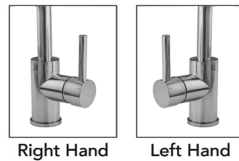

Uptown Contempo Single Hole Faucet

Model #: 6677-

Faucet can be right hand mounted or left hand mounted

FEATURES:

- Single lever faucet
- ADA compliant
- All brass body, ceramic cartridge
- Swivel Spout
- Stainless steel flex supplies included with $\frac{3}{8}$ " O.D. female ends
- Spout Hole Size Min-Max: $1\frac{3}{8}$ " - $1\frac{3}{4}$ "
- Available Flow Rates: 1.5, 1.2, & 0.5 GPM. Additional flow rate (aerator) options available. Contact JACLO
- Drain not included