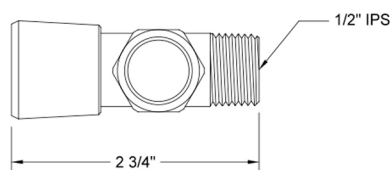

Push or Pull Showerarm Handshower Diverter

Model #: 2699-

FEATURES:

- Brass push or pull showerarm handshower diverter
- 1/2" Female inlet swivel nut x two 1/2" Male outlets
- Use to divert water from showerhead to handshower
- Deluxe swivel nut for easy installation

SPECIFICATION DRAWING:

TOP VIEW

SIDE VIEW